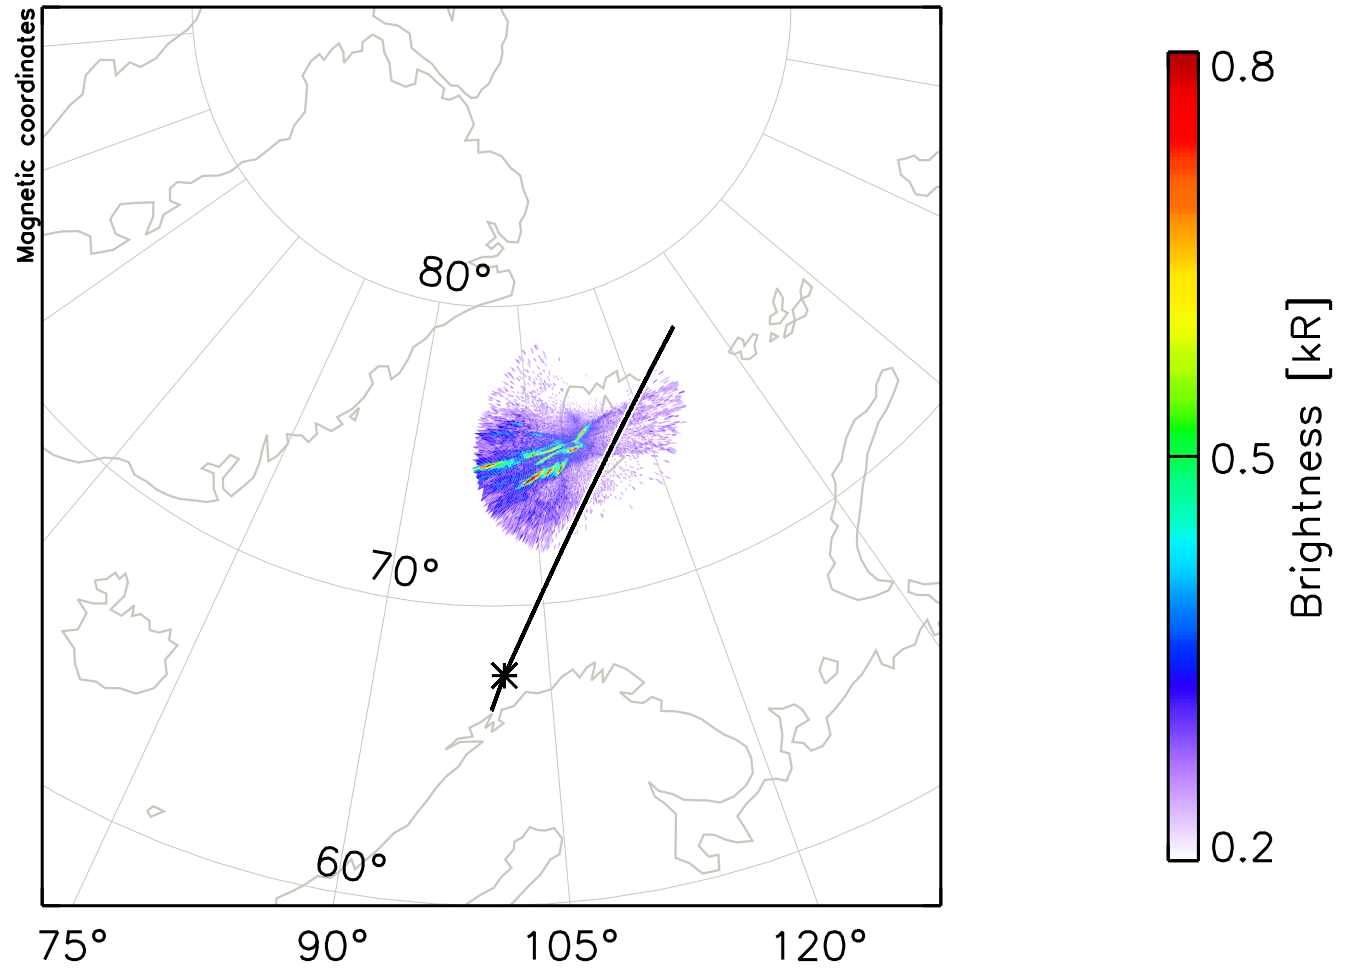

RENU2

ASI Keogram
LYR i5577

13/Dec/2015
0630-0800UT

ASI Keogram
LYR i5577

13/Dec/2015
0733-0747UT

13/Dec/2015 07:35:00.0 T+ 60s

13/Dec/2015 07:36:00.0 T+120s

13/Dec/2015 07:37:00.0 T+180s