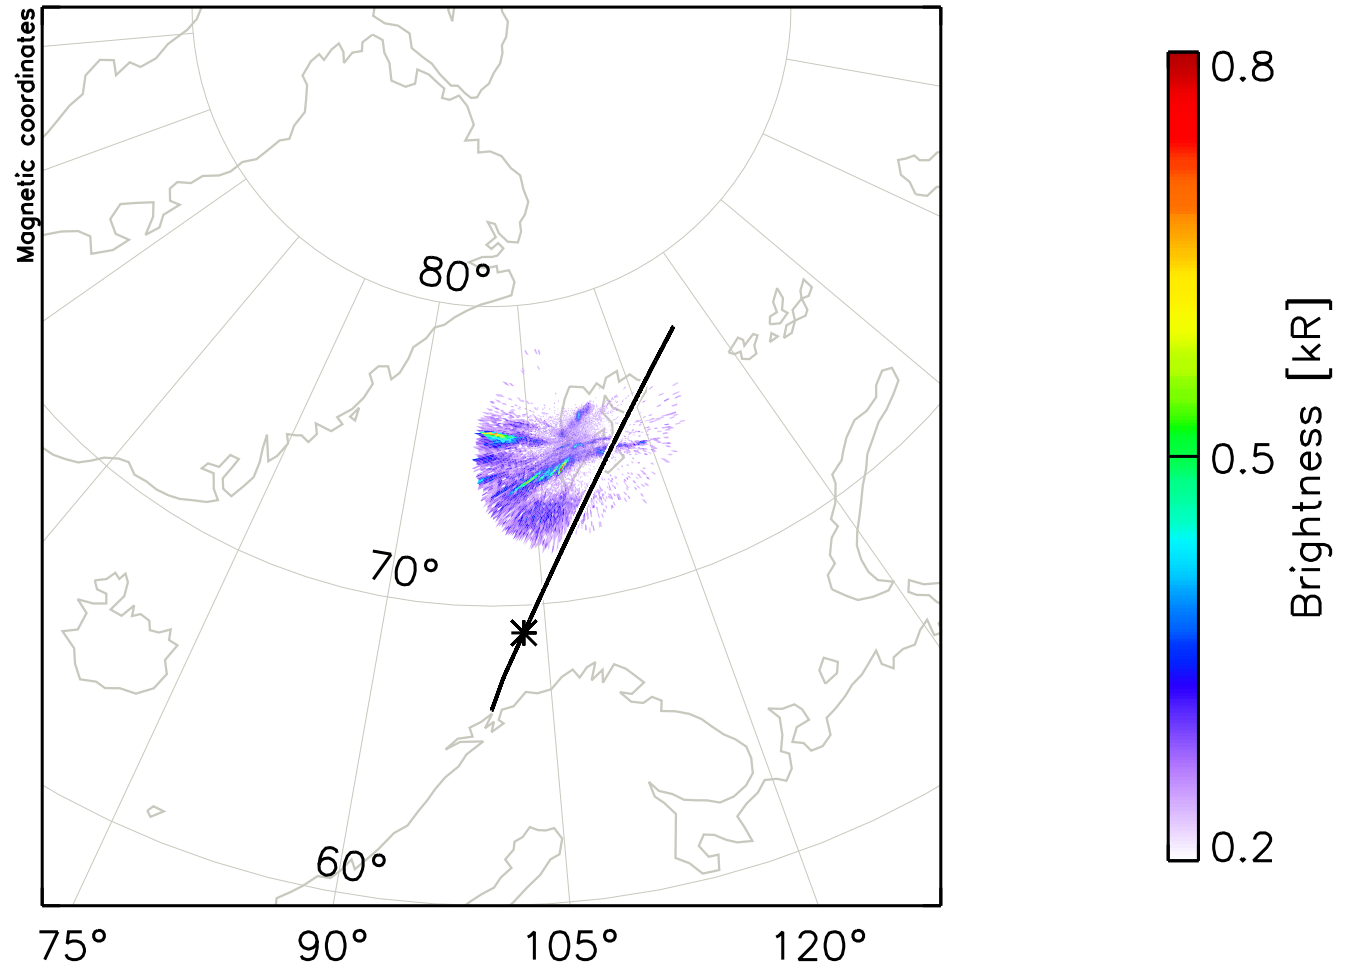

RENU2

ASI Keogram
LYR i5577

13/Dec/2015
0630-0800UT

ASI Keogram
LYR i5577

13/Dec/2015
0733-0747UT

13/Dec/2015 07:35:00.0 T+ 60s

13/Dec/2015 07:36:00.0 T+120s

13/Dec/2015 07:37:00.0 T+180s