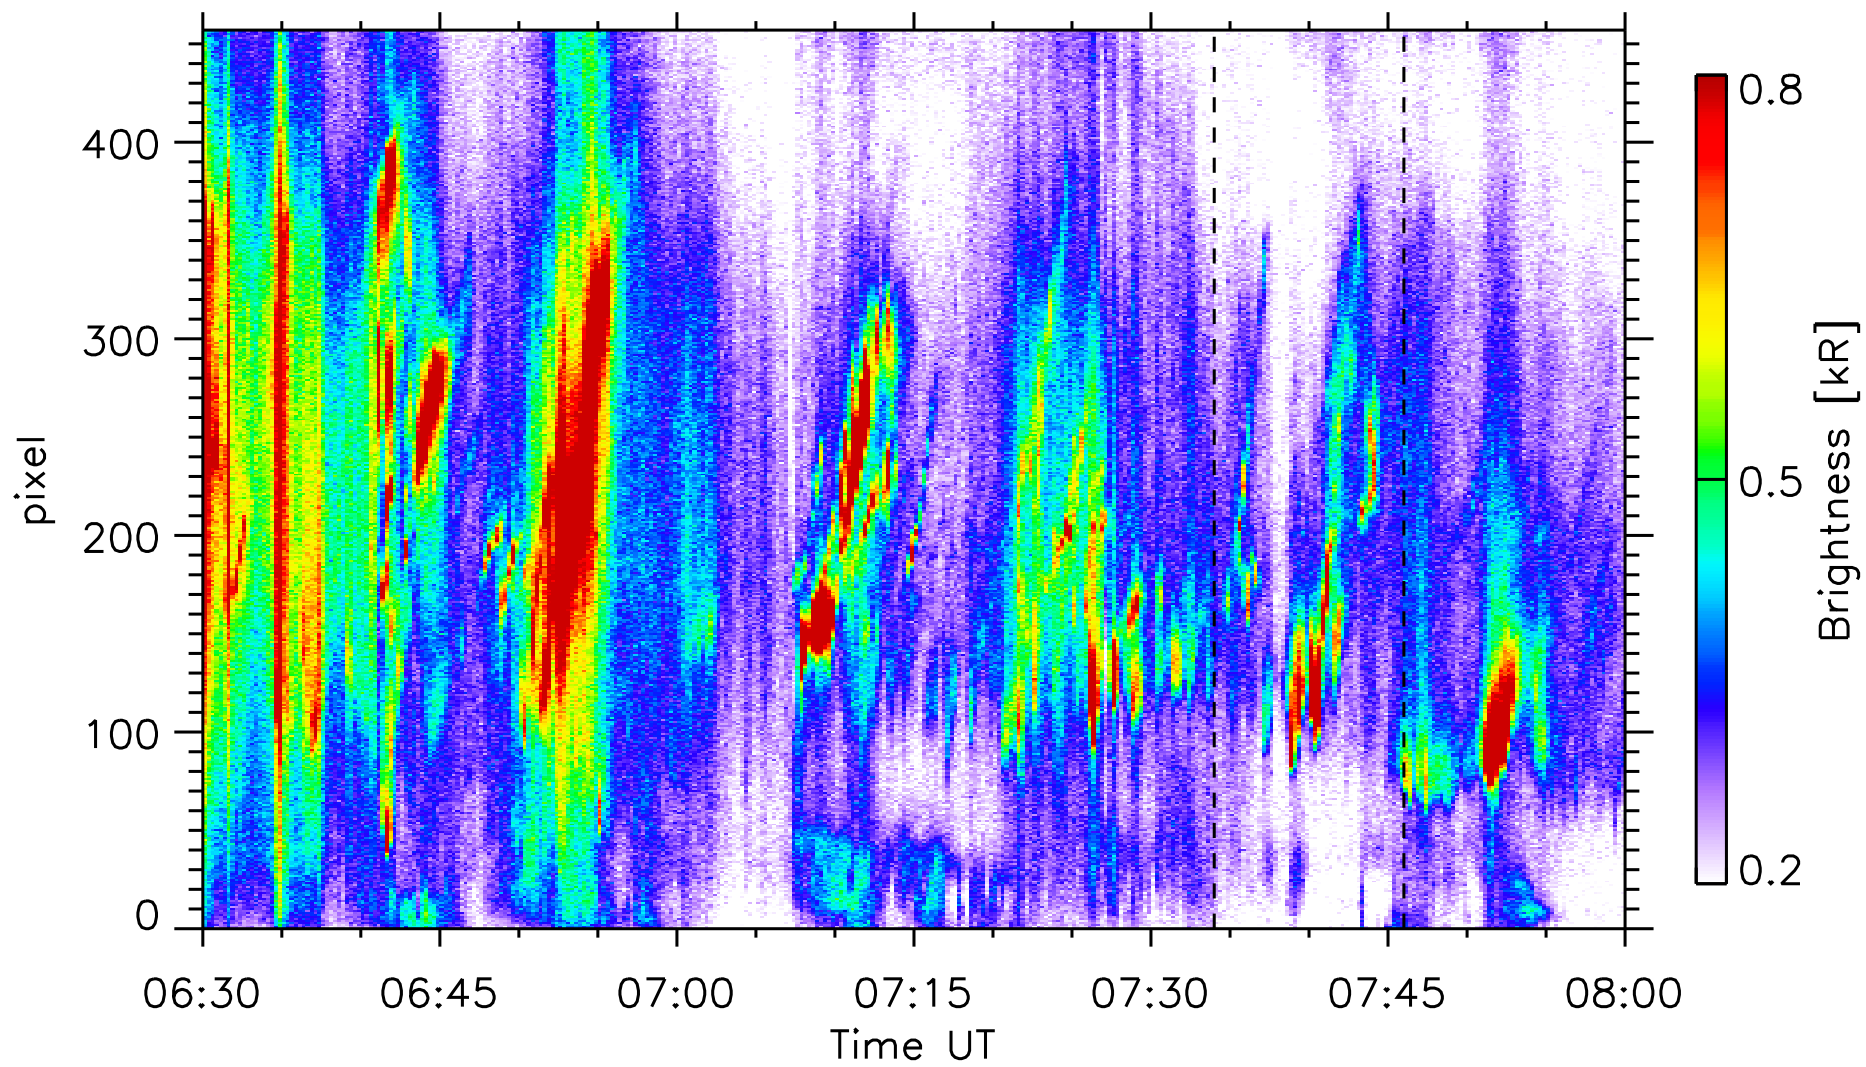

RENU2

ASI Keogram
LYR i5577

13/Dec/2015
0630-0800UT

ASI Keogram
LYR i5577

13/Dec/2015
0733-0747UT

13/Dec/2015 07:35:00.0 T+ 60s

13/Dec/2015 07:36:00.0 T+120s

13/Dec/2015 07:37:00.0 T+180s

13/Dec/2015 07:38:00.0 T+240s

13/Dec/2015 07:39:00.0 T+300s

13/Dec/2015 07:40:00.0 T+360s

13/Dec/2015 07:41:00.0 T+420s

13/Dec/2015 07:42:00.0 T+480s

13/Dec/2015 07:43:00.0 T+540s

13/Dec/2015 07:44:00.0 T+600s

13/Dec/2015 07:45:00.0 T+660s

13/Dec/2015 07:46:02.9 T+720s