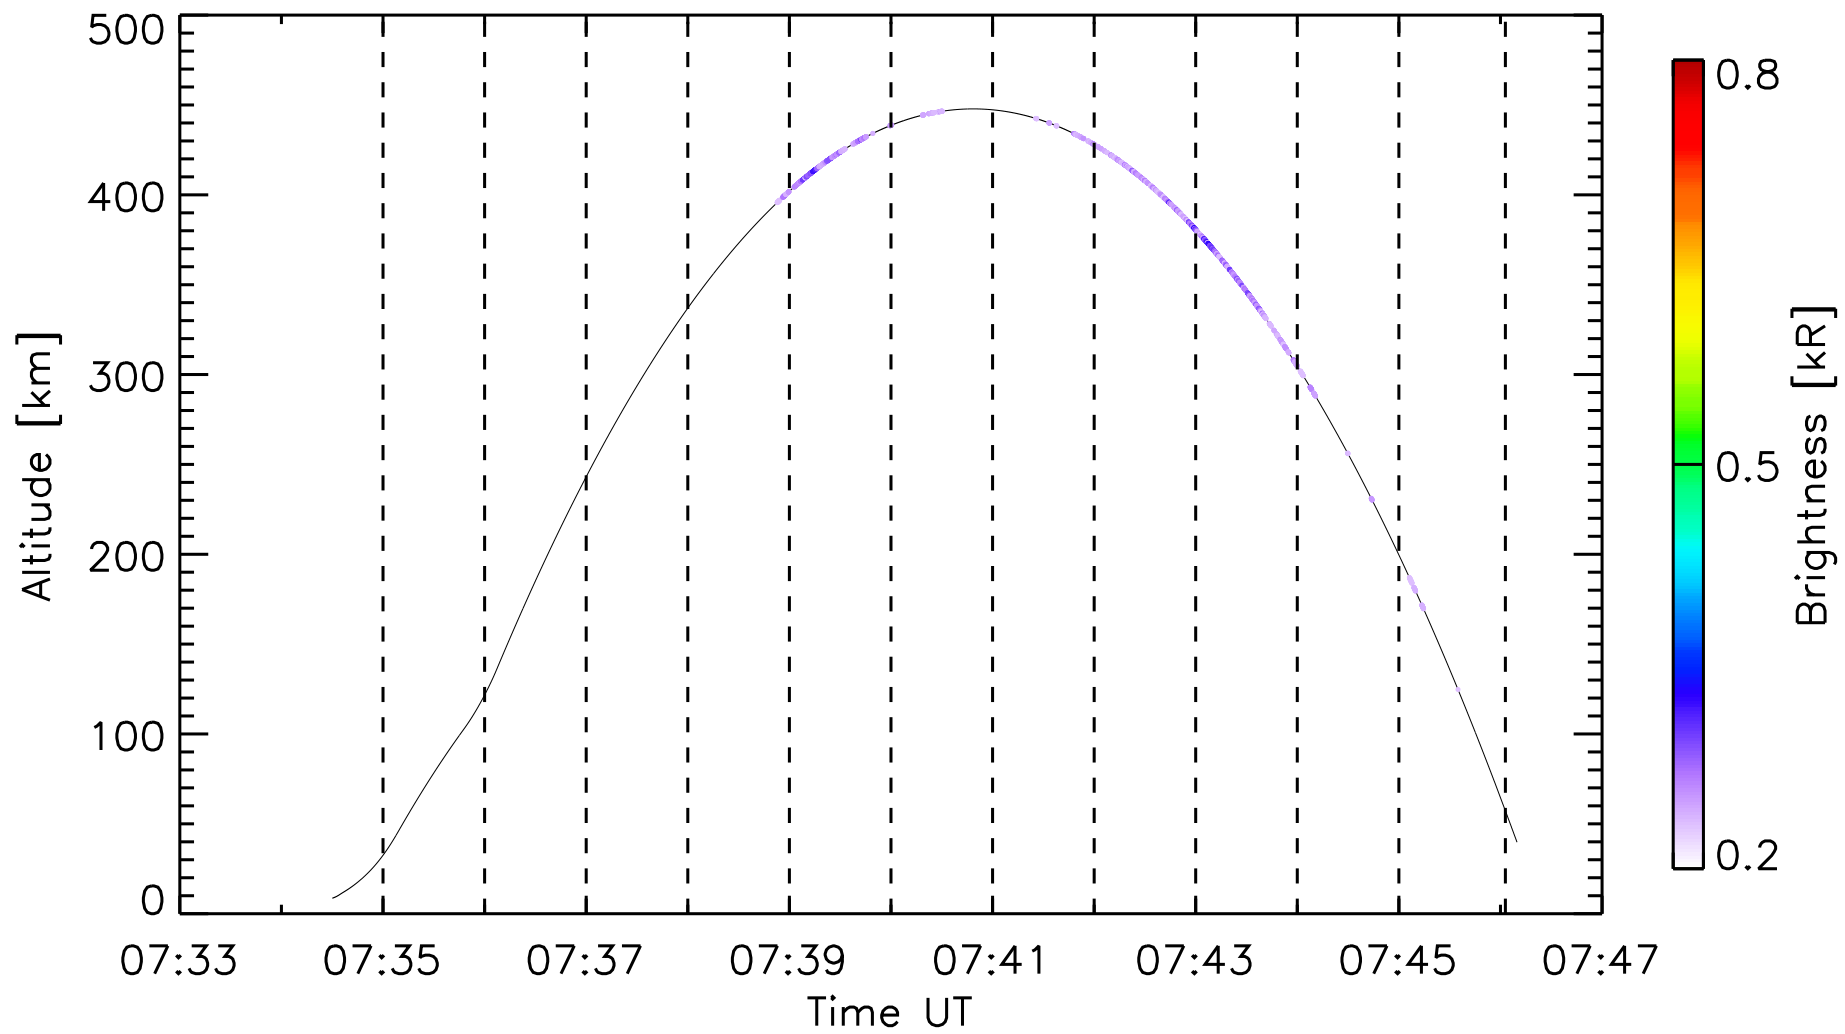

RENU2

ASI Keogram
LYR i5577

13/Dec/2015
0630-0800UT

ASI Keogram
LYR i5577

13/Dec/2015
0733-0747UT

13/Dec/2015 07:35:00.0 T+ 60s

13/Dec/2015 07:36:00.0 T+120s

13/Dec/2015 07:37:00.0 T+180s

13/Dec/2015 07:38:00.0 T+240s

13/Dec/2015 07:39:00.0 T+300s

13/Dec/2015 07:40:00.0 T+360s

13/Dec/2015 07:41:00.0 T+420s

13/Dec/2015 07:42:00.0 T+480s

13/Dec/2015 07:43:00.0 T+540s

13/Dec/2015 07:44:00.0 T+600s

13/Dec/2015 07:45:00.0 T+660s

13/Dec/2015 07:46:02.9 T+720s