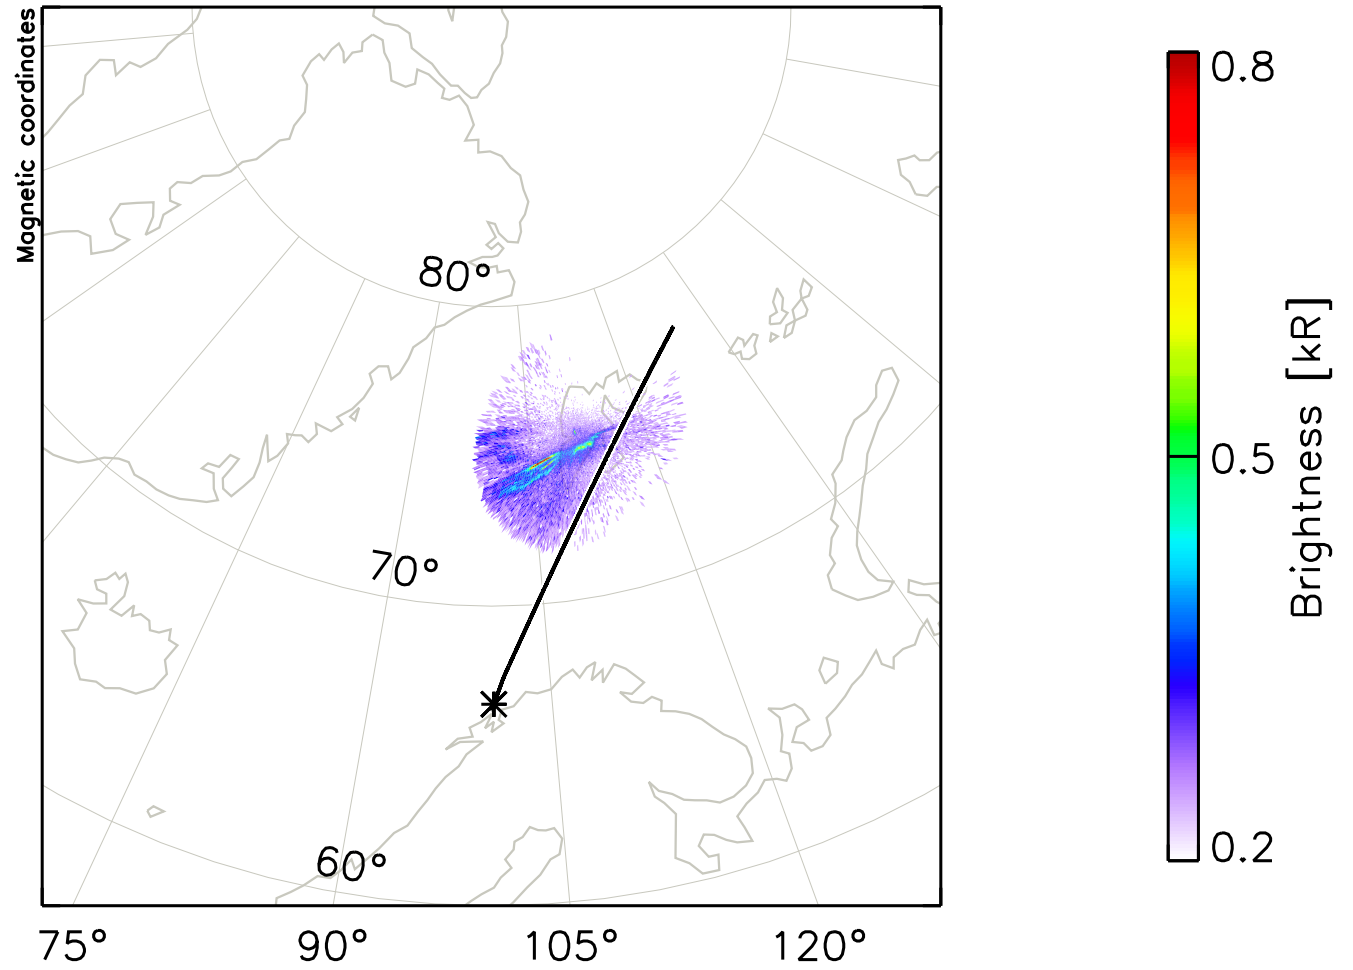

RENU2

ASI Keogram
LYR i5577

13/Dec/2015
0630-0800UT

ASI Keogram
LYR i5577

13/Dec/2015
0733-0747UT

13/Dec/2015 07:35:00.0 T+ 60s

13/Dec/2015 07:36:00.0 T+120s

13/Dec/2015 07:37:00.0 T+180s