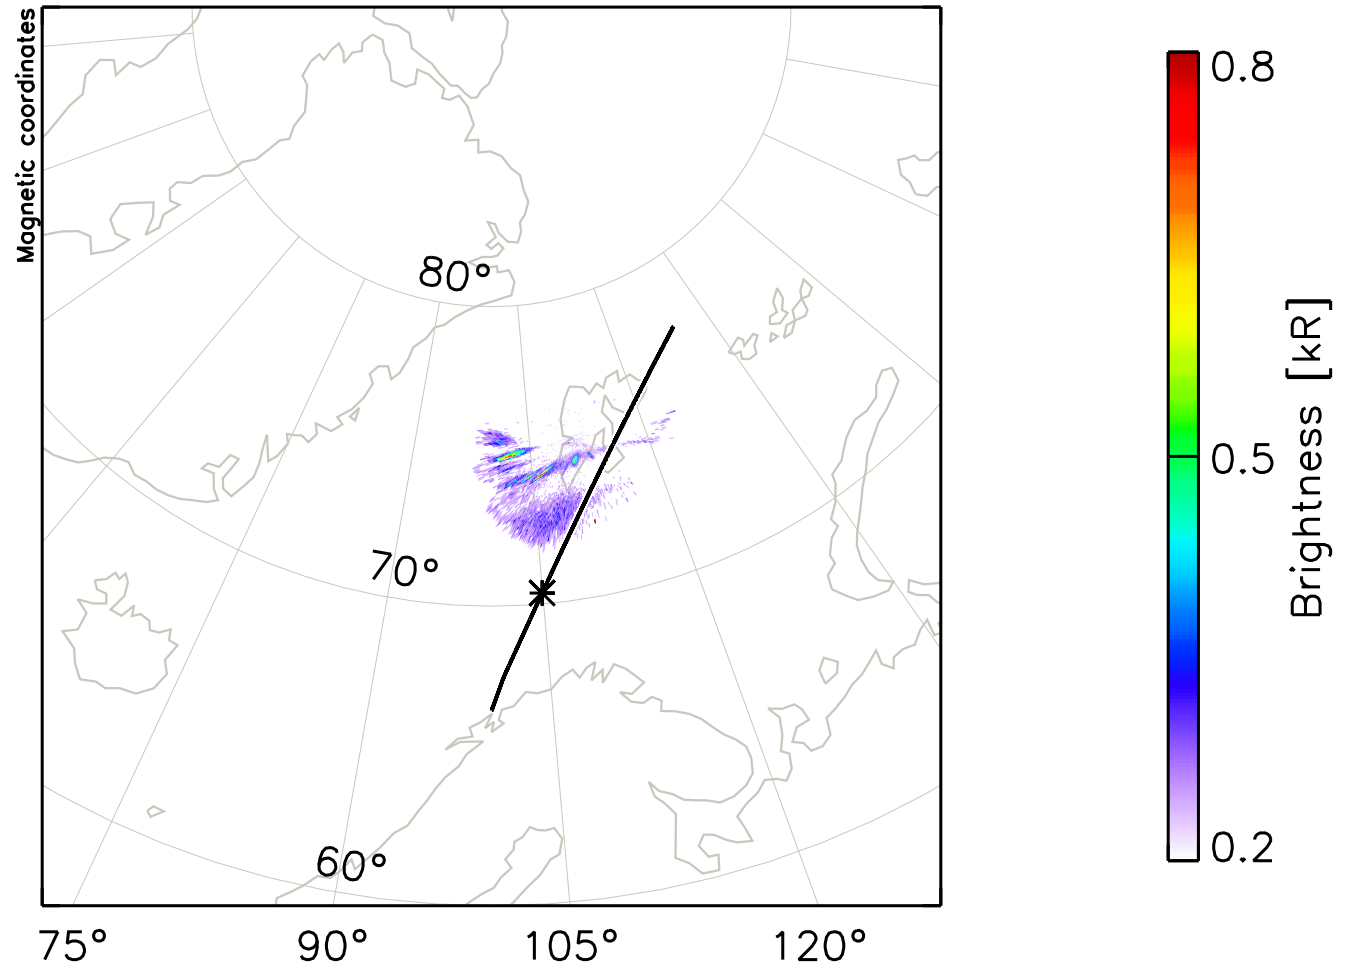

13/Dec/2015 07:38:00.0 T+240s