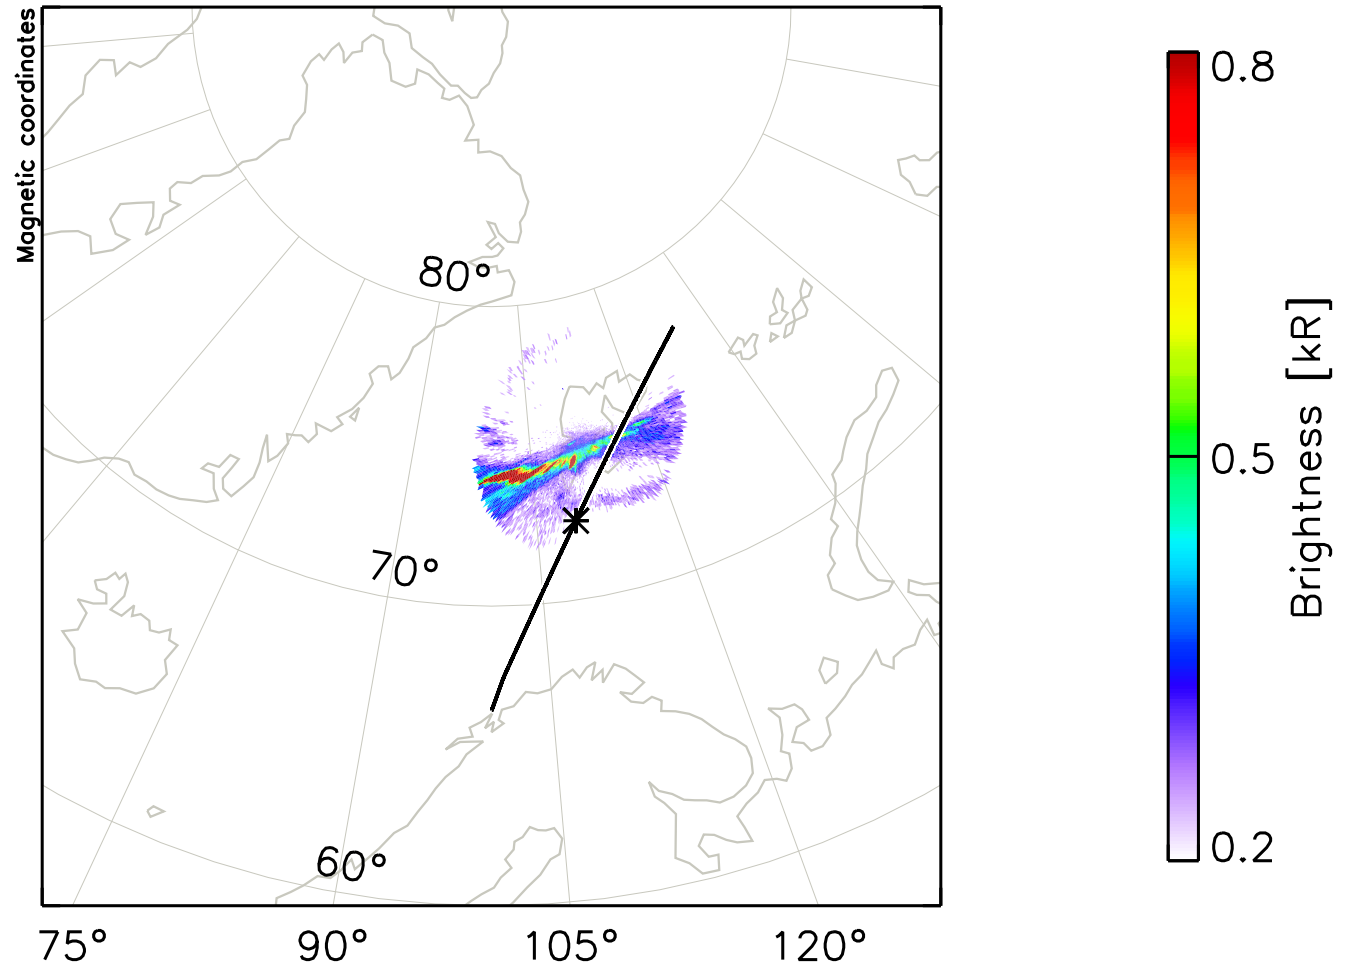

13/Dec/2015 07:40:00.0 T+360s