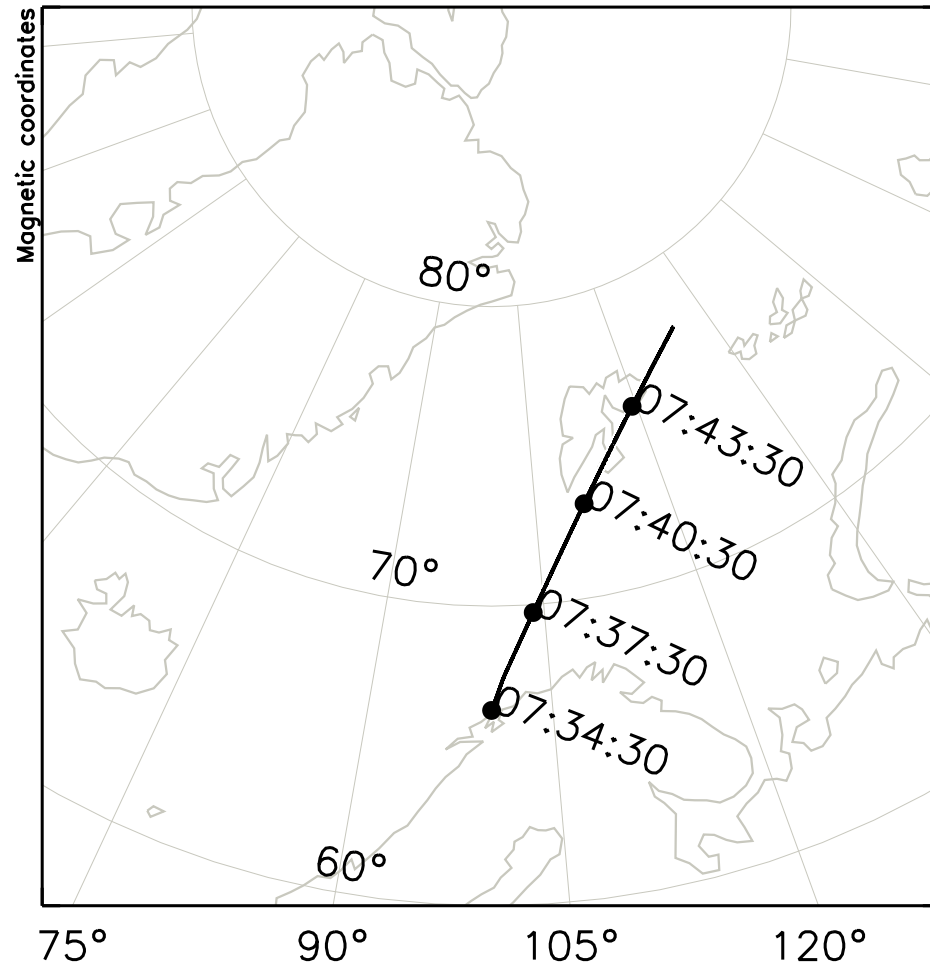

RENU2

ASI Keogram
LYR i5577

13/Dec/2015
0630-0800UT

ASI Keogram
LYR i5577

13/Dec/2015
0733-0747UT

13/Dec/2015 07:35:00.0 T+ 60s

13/Dec/2015 07:36:00.0 T+120s

13/Dec/2015 07:37:00.0 T+180s

13/Dec/2015 07:38:00.0 T+240s

13/Dec/2015 07:39:00.0 T+300s

13/Dec/2015 07:40:00.0 T+360s

13/Dec/2015 07:41:00.0 T+420s

13/Dec/2015 07:42:00.0 T+480s

13/Dec/2015 07:43:00.0 T+540s

13/Dec/2015 07:44:00.0 T+600s

13/Dec/2015 07:45:00.0 T+660s

13/Dec/2015 07:46:02.9 T+720s