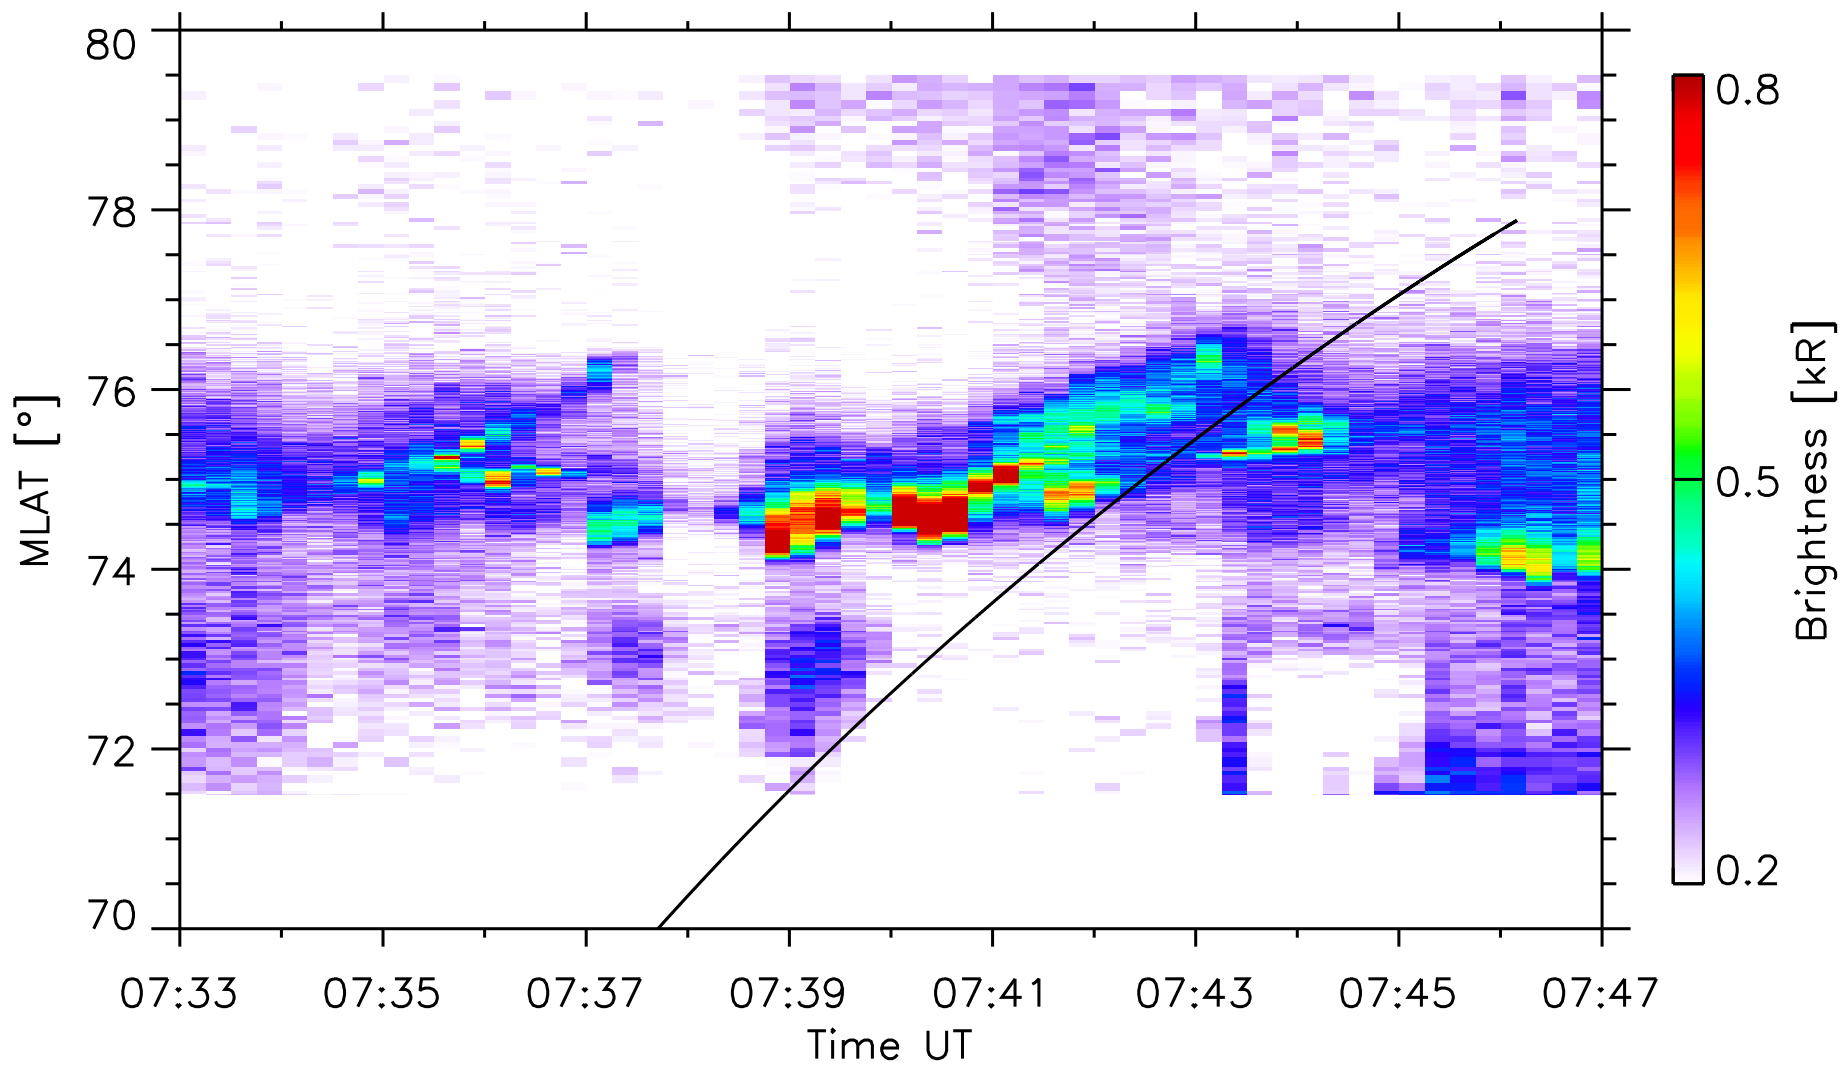

RENU2

ASI Keogram
LYR i5577

13/Dec/2015
0630-0800UT

ASI Keogram
LYR i5577

13/Dec/2015
0733-0747UT

13/Dec/2015 07:35:00.0 T+ 60s

13/Dec/2015 07:36:00.0 T+120s

13/Dec/2015 07:37:00.0 T+180s

13/Dec/2015 07:38:00.0 T+240s

13/Dec/2015 07:39:00.0 T+300s

13/Dec/2015 07:40:00.0 T+360s

13/Dec/2015 07:41:00.0 T+420s

13/Dec/2015 07:42:00.0 T+480s

13/Dec/2015 07:43:00.0 T+540s

13/Dec/2015 07:44:00.0 T+600s

13/Dec/2015 07:45:00.0 T+660s

13/Dec/2015 07:46:02.9 T+720s