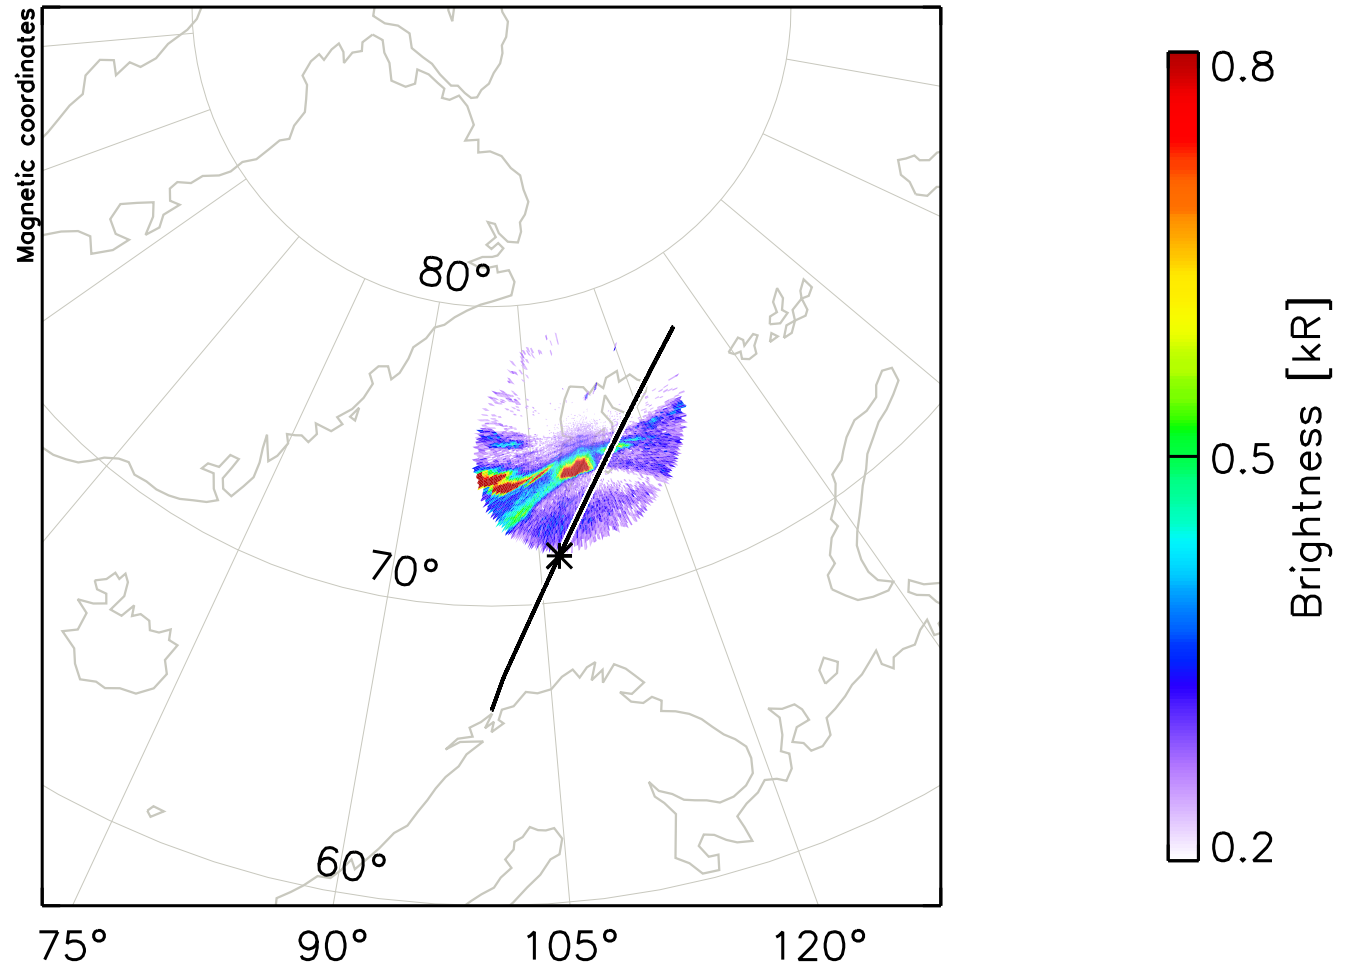

RENU2

ASI Keogram
LYR i5577

13/Dec/2015
0630-0800UT

ASI Keogram
LYR i5577

13/Dec/2015
0733-0747UT

13/Dec/2015 07:35:00.0 T+ 60s

13/Dec/2015 07:36:00.0 T+120s

13/Dec/2015 07:37:00.0 T+180s

13/Dec/2015 07:38:00.0 T+240s

13/Dec/2015 07:39:00.0 T+300s

13/Dec/2015 07:40:00.0 T+360s

13/Dec/2015 07:41:00.0 T+420s

13/Dec/2015 07:42:00.0 T+480s

13/Dec/2015 07:43:00.0 T+540s

13/Dec/2015 07:44:00.0 T+600s

13/Dec/2015 07:45:00.0 T+660s

13/Dec/2015 07:46:02.9 T+720s