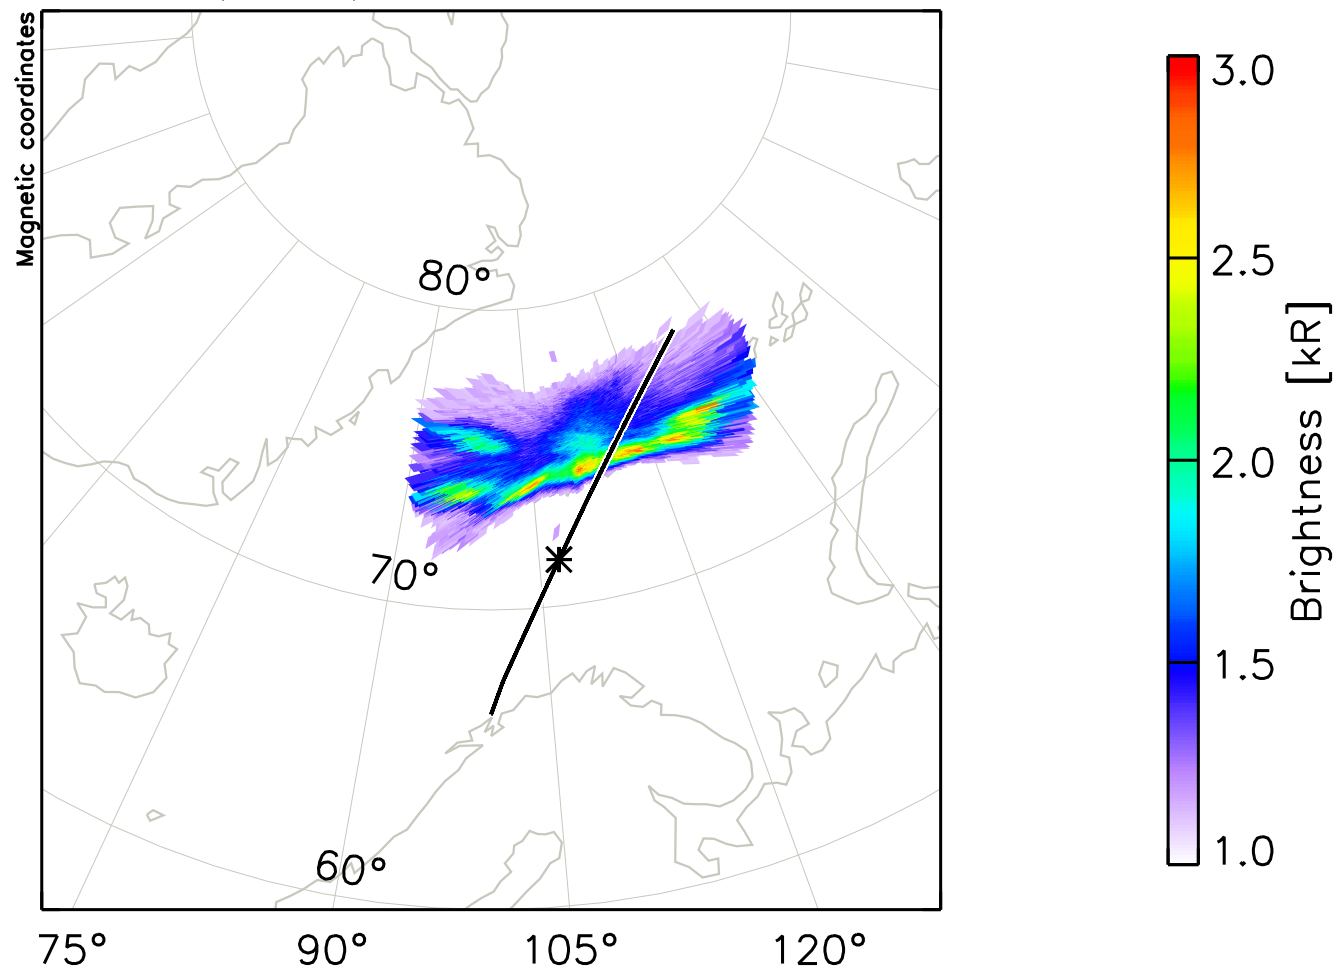

13/Dec/2015 07:39:00.0