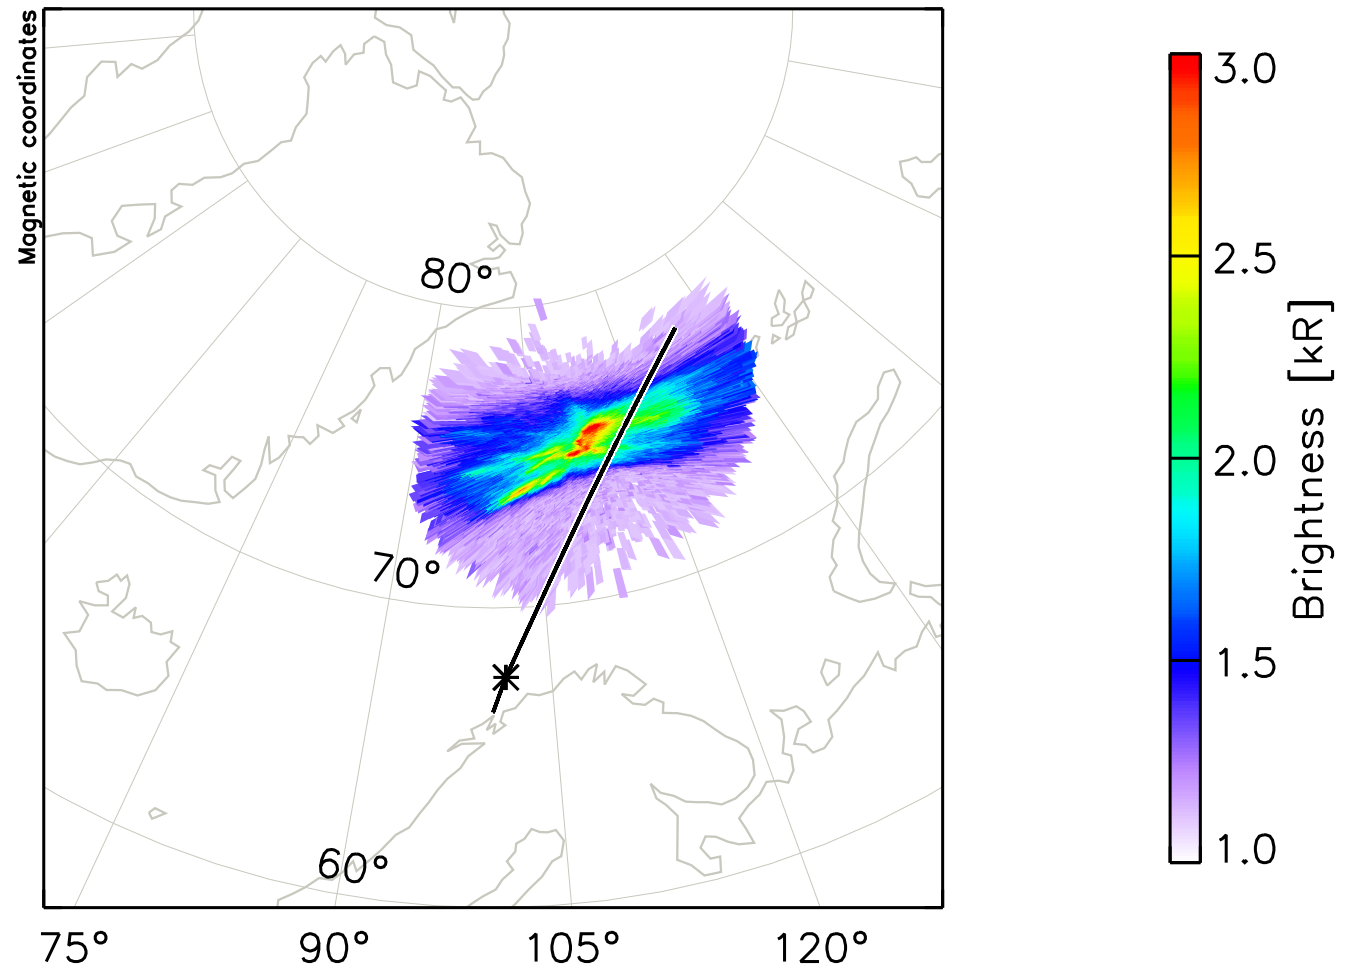

# RENU2

ASI Keogram  
LYR i6300

13/Dec/2015  
0630-0800UT

ASI Keogram  
LYR i6300

13/Dec/2015  
0733-0747UT

13/Dec/2015 07:35:00.0

13/Dec/2015 07:36:00.0

13/Dec/2015 07:37:00.0