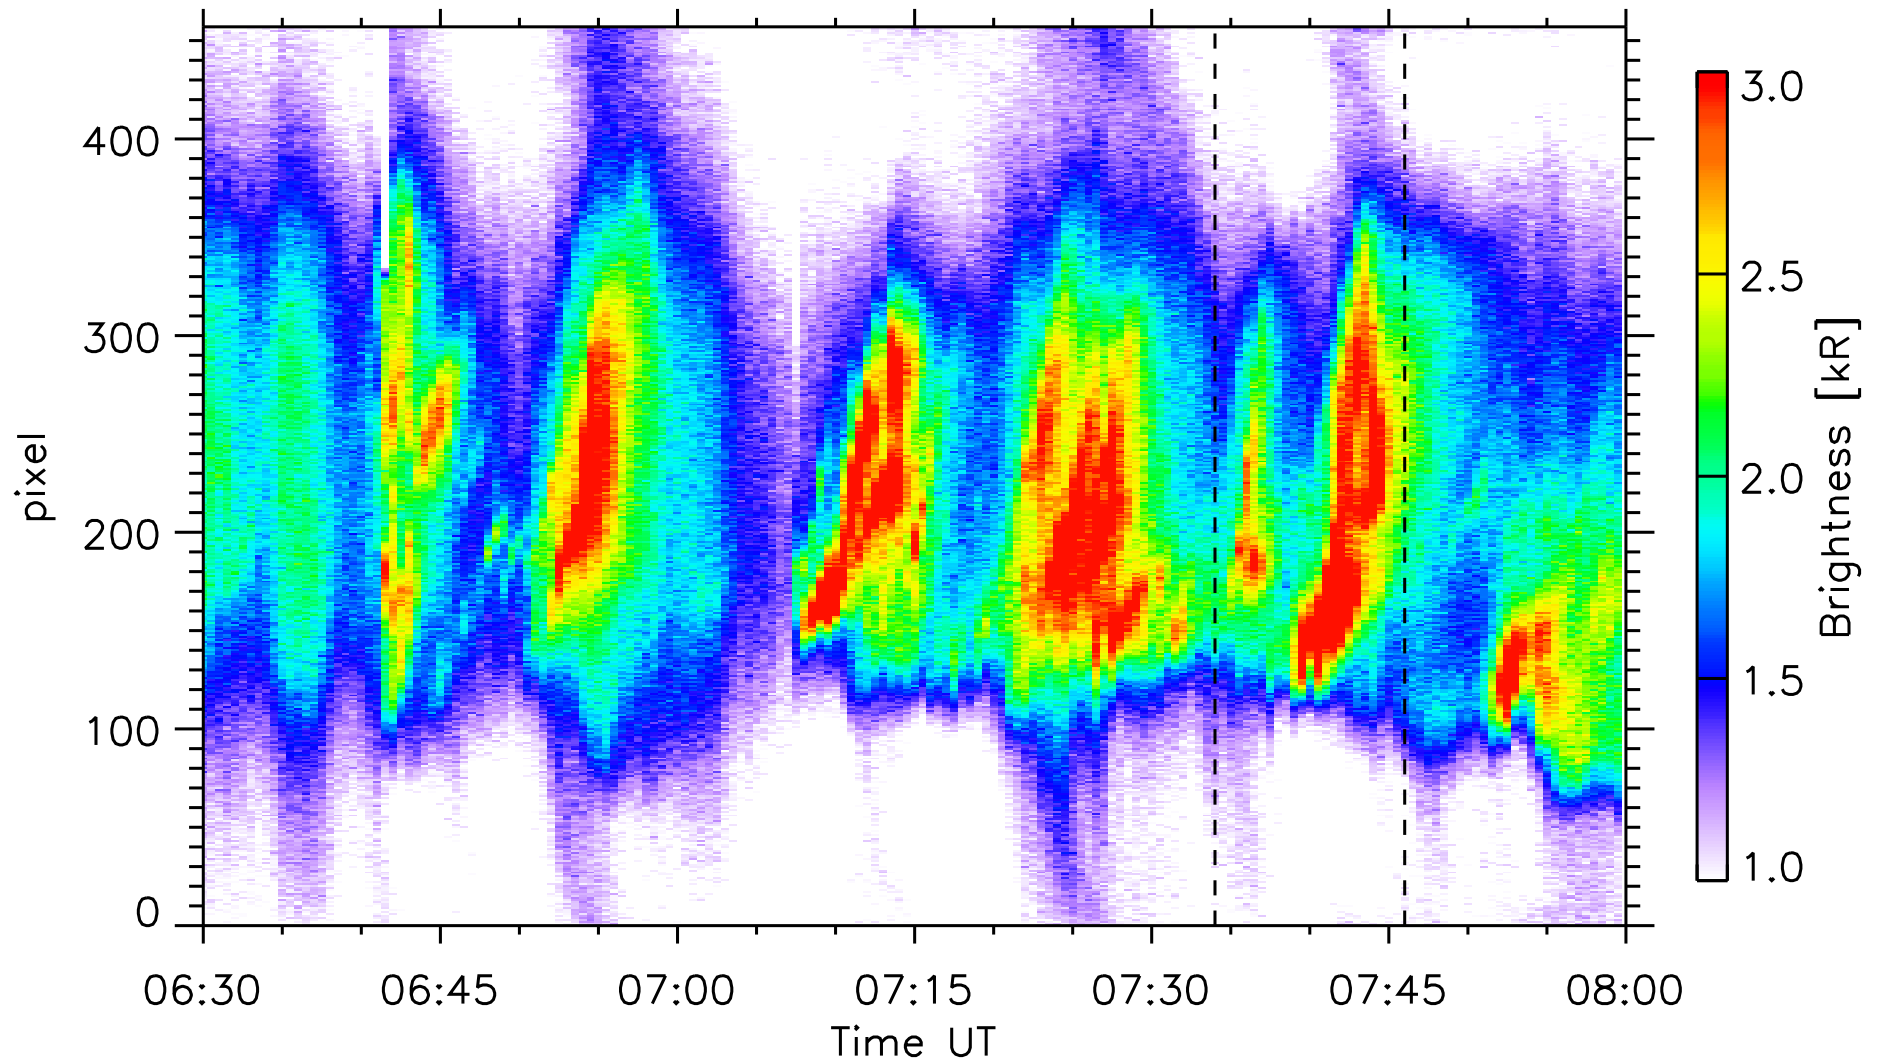

# RENU2

ASI Keogram  
LYR i6300

13/Dec/2015  
0630-0800UT

ASI Keogram  
LYR i6300

13/Dec/2015  
0733-0747UT

13/Dec/2015 07:35:00.0

13/Dec/2015 07:36:00.0

13/Dec/2015 07:37:00.0

13/Dec/2015 07:38:00.0

13/Dec/2015 07:39:00.0

13/Dec/2015 07:40:00.0

13/Dec/2015 07:41:00.0

13/Dec/2015 07:42:00.0

13/Dec/2015 07:43:00.0

13/Dec/2015 07:44:00.0

13/Dec/2015 07:45:00.0