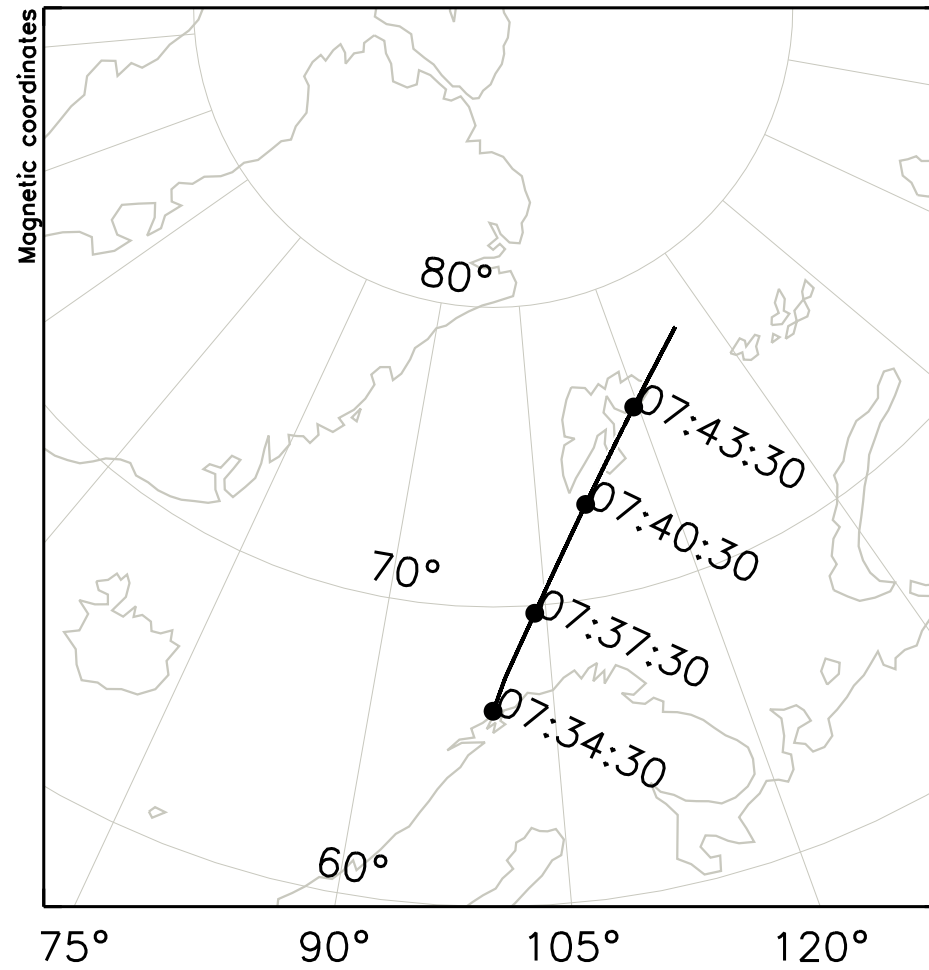

# RENU2

ASI Keogram  
LYR i6300

13/Dec/2015  
0630-0800UT

ASI Keogram  
LYR i6300

13/Dec/2015  
0733-0747UT

13/Dec/2015 07:35:00.0

13/Dec/2015 07:36:00.0

13/Dec/2015 07:37:00.0

13/Dec/2015 07:38:00.0

13/Dec/2015 07:39:00.0

13/Dec/2015 07:40:00.0

13/Dec/2015 07:41:00.0

13/Dec/2015 07:42:00.0

13/Dec/2015 07:43:00.0

13/Dec/2015 07:44:00.0

13/Dec/2015 07:45:00.0