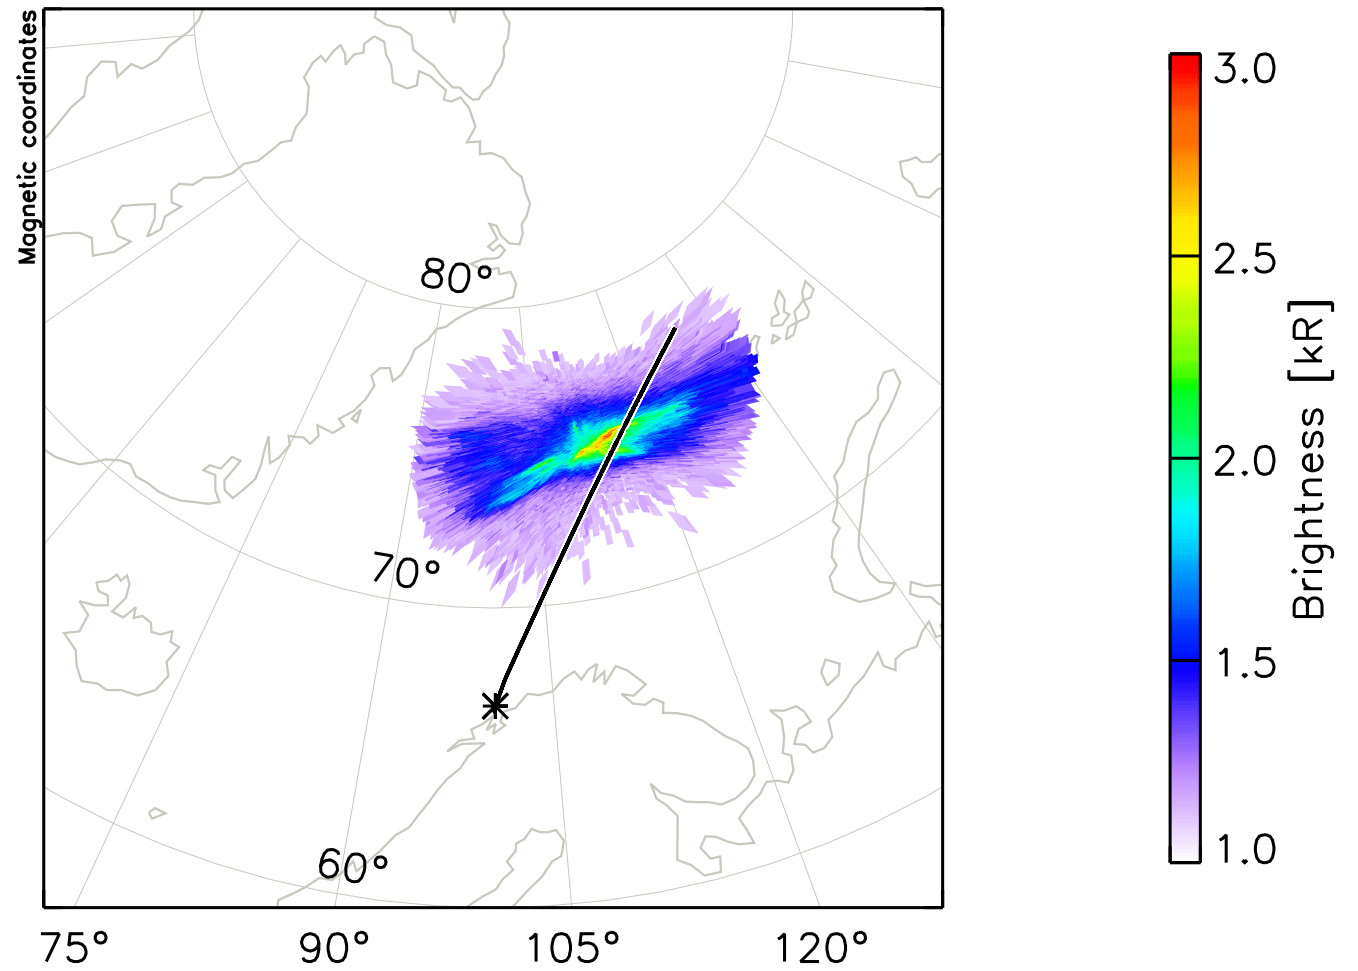

# RENU2

ASI Keogram  
LYR i6300

13/Dec/2015  
0630-0800UT

ASI Keogram  
LYR i6300

13/Dec/2015  
0733-0747UT

13/Dec/2015 07:35:00.0

13/Dec/2015 07:36:00.0

13/Dec/2015 07:37:00.0