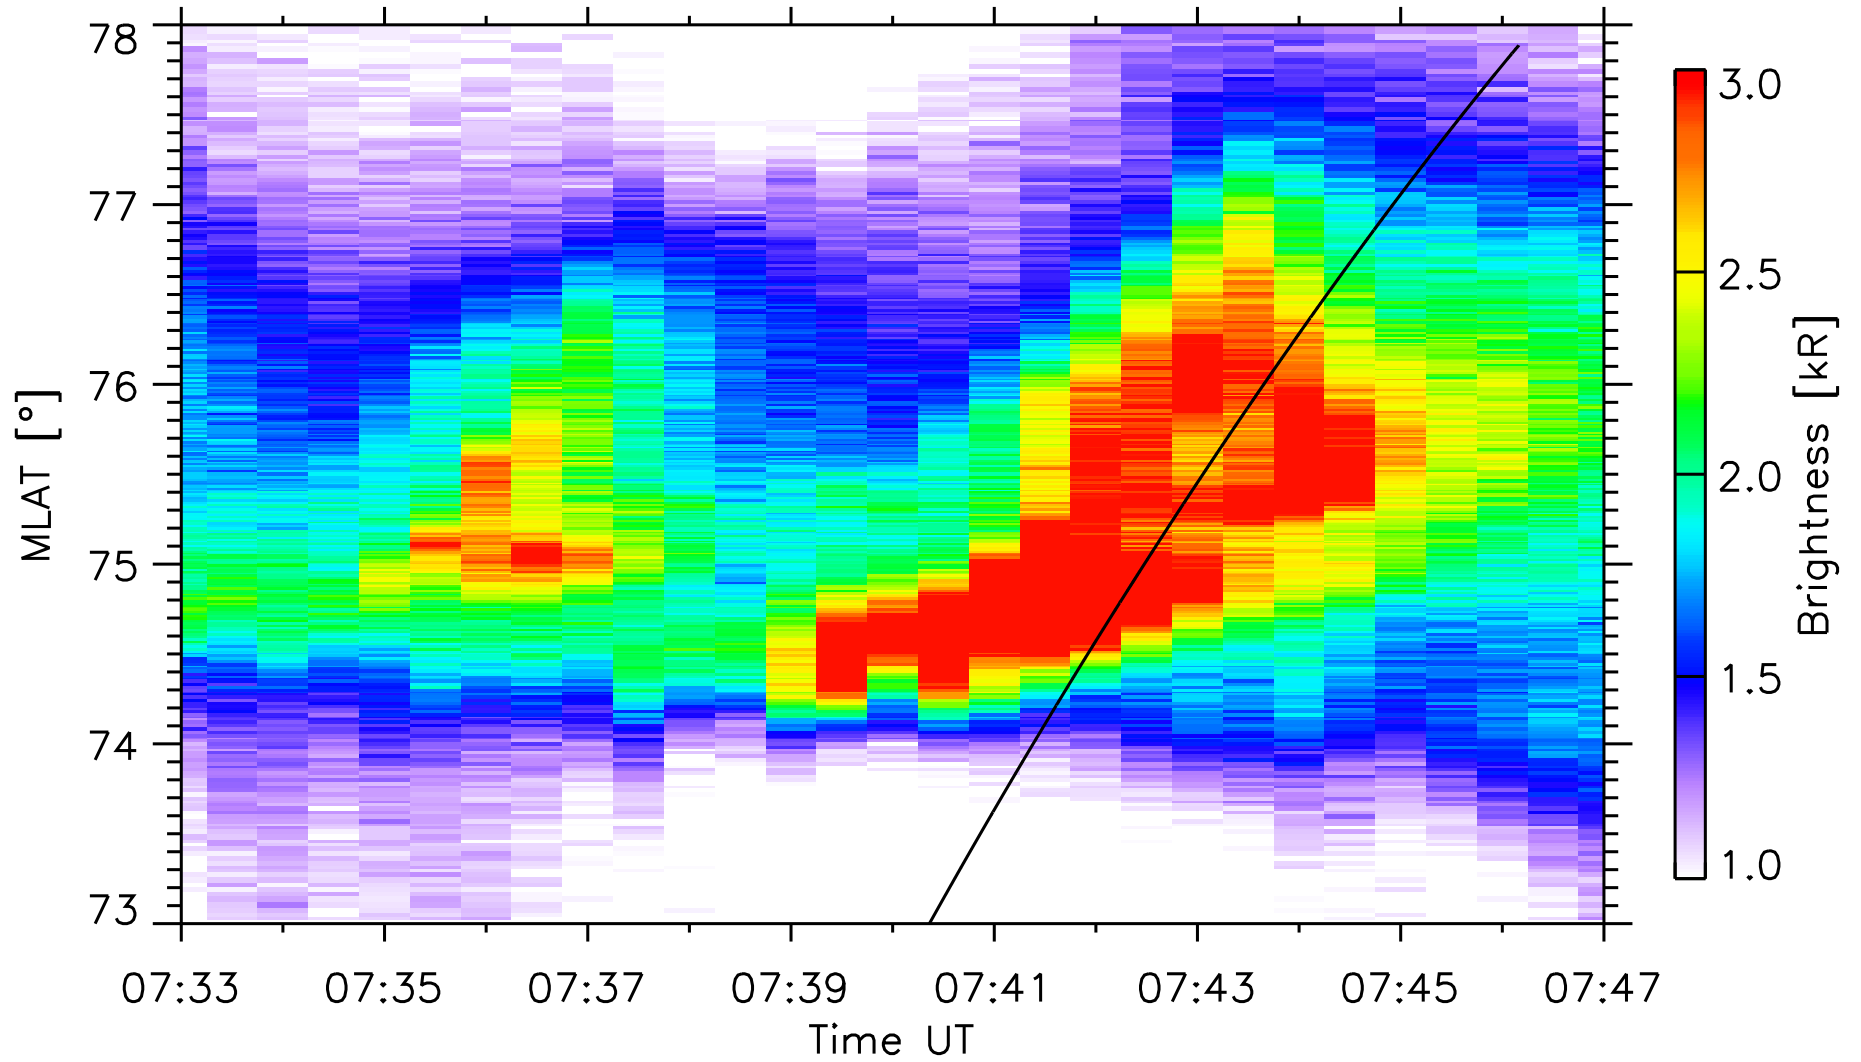

# RENU2

ASI Keogram  
LYR i6300

13/Dec/2015  
0630-0800UT

ASI Keogram  
LYR i6300

13/Dec/2015  
0733-0747UT

13/Dec/2015 07:35:00.0

13/Dec/2015 07:36:00.0

13/Dec/2015 07:37:00.0

13/Dec/2015 07:38:00.0

13/Dec/2015 07:39:00.0

13/Dec/2015 07:40:00.0

13/Dec/2015 07:41:00.0

13/Dec/2015 07:42:00.0

13/Dec/2015 07:43:00.0

13/Dec/2015 07:44:00.0

13/Dec/2015 07:45:00.0