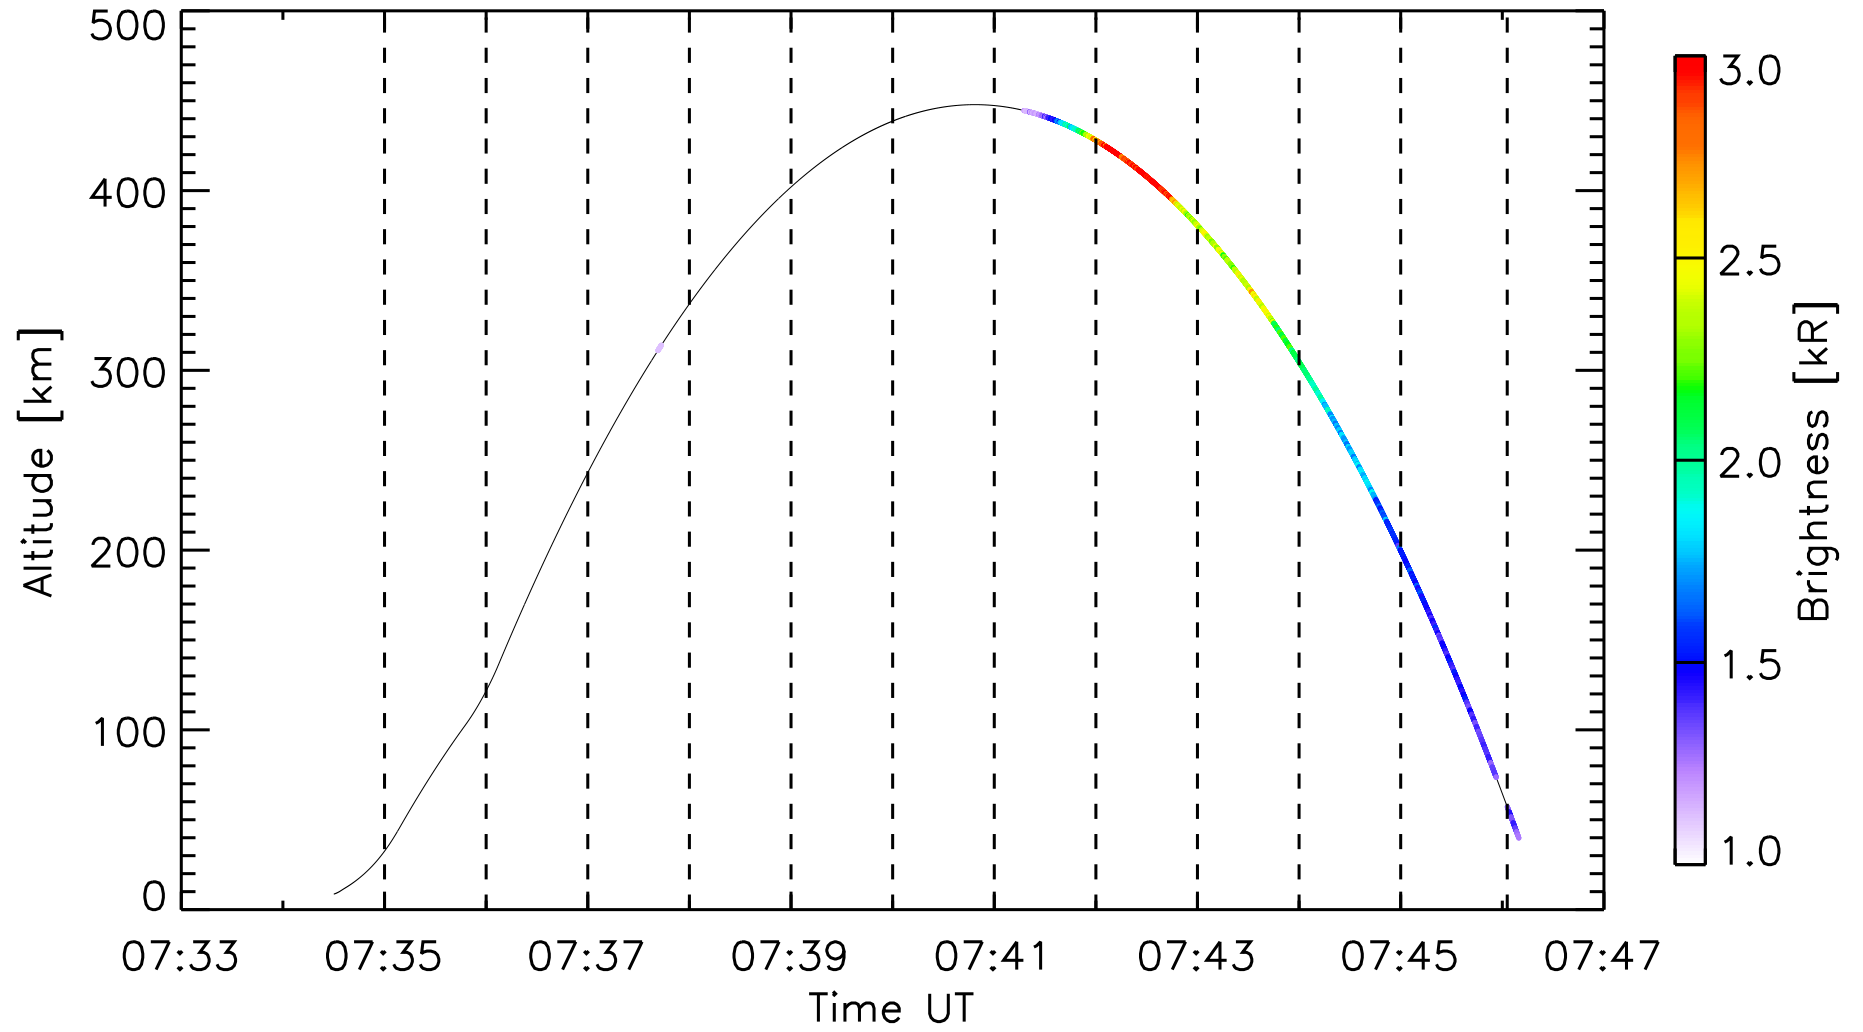

# RENU2

ASI Keogram  
LYR i6300

13/Dec/2015  
0630-0800UT

ASI Keogram  
LYR i6300

13/Dec/2015  
0733-0747UT

13/Dec/2015 07:35:00.0

13/Dec/2015 07:36:00.0

13/Dec/2015 07:37:00.0

13/Dec/2015 07:38:00.0

13/Dec/2015 07:39:00.0

13/Dec/2015 07:40:00.0

13/Dec/2015 07:41:00.0

13/Dec/2015 07:42:00.0

13/Dec/2015 07:43:00.0

13/Dec/2015 07:44:00.0

13/Dec/2015 07:45:00.0