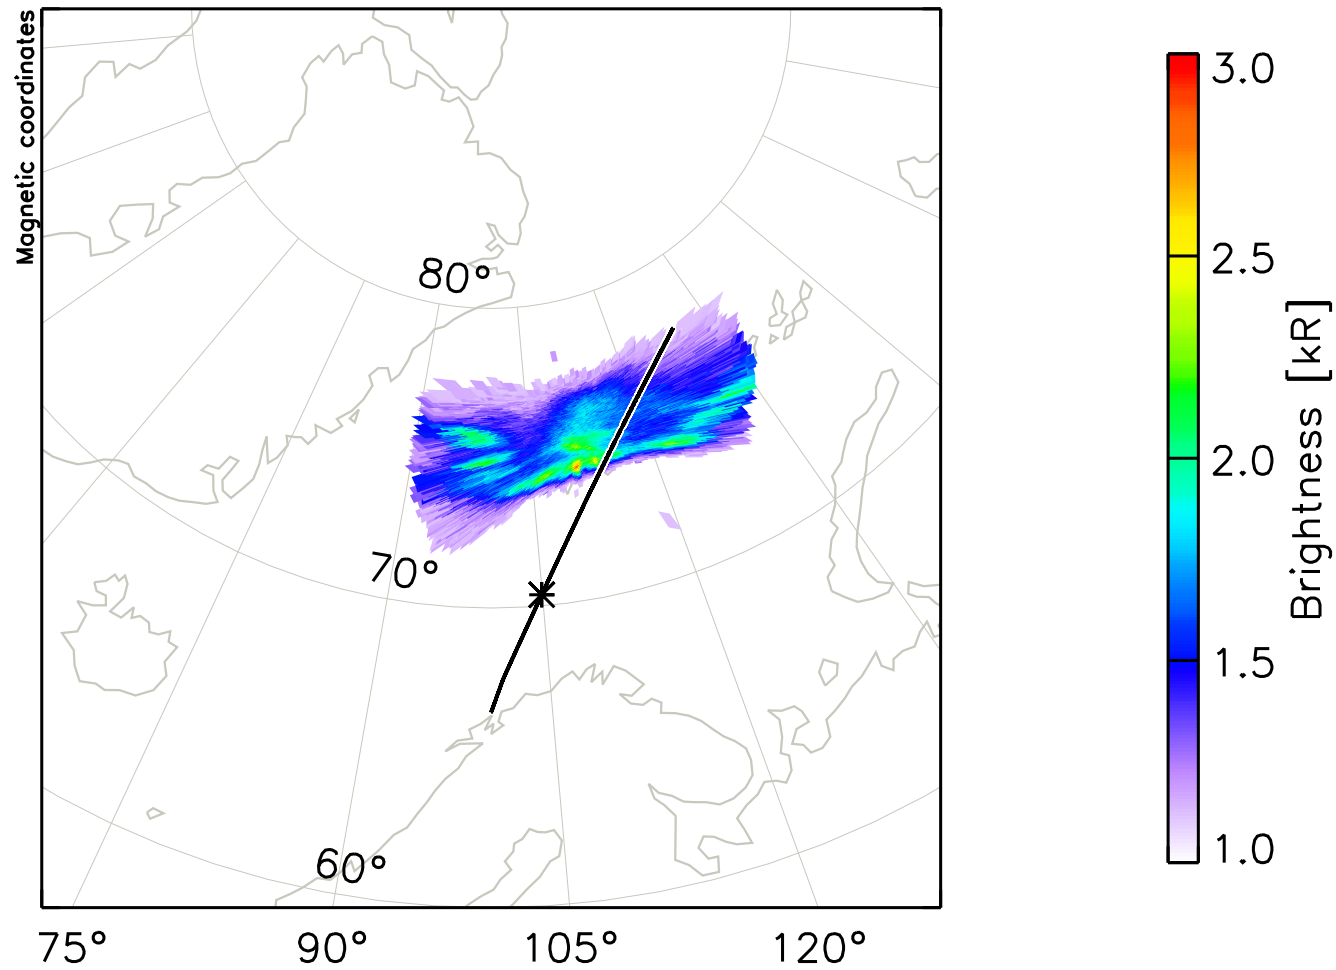

13/Dec/2015 07:38:00.0