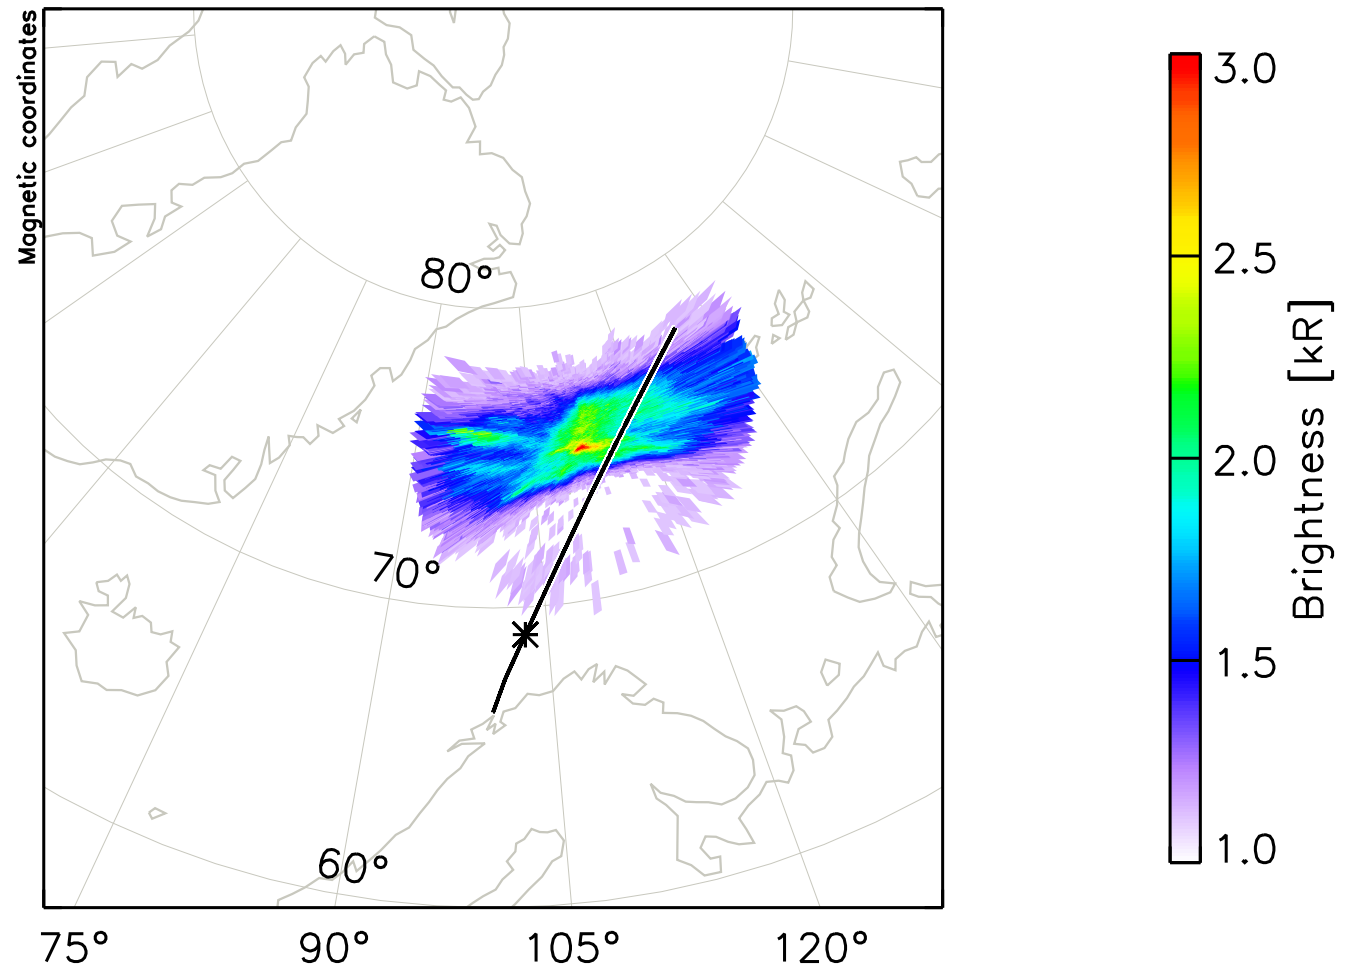

# RENU2

ASI Keogram  
LYR i6300

13/Dec/2015  
0630-0800UT

ASI Keogram  
LYR i6300

13/Dec/2015  
0733-0747UT

13/Dec/2015 07:35:00.0

13/Dec/2015 07:36:00.0

13/Dec/2015 07:37:00.0