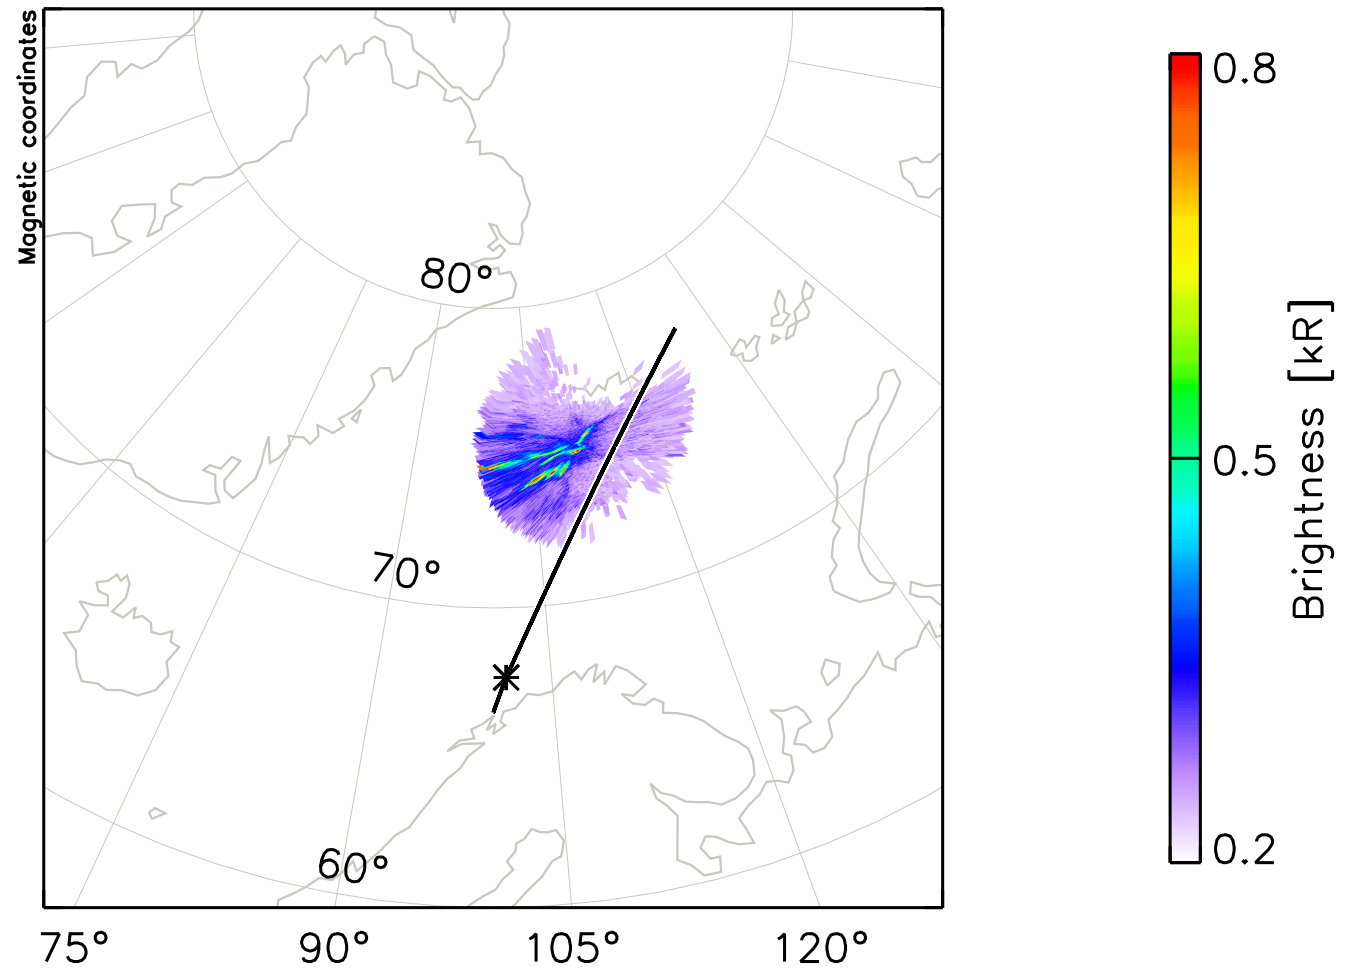

# RENU2

ASI Keogram  
LYR i5577

13/Dec/2015  
0630-0800UT

ASI Keogram  
LYR i5577

13/Dec/2015  
0733-0747UT

13/Dec/2015 07:35:00.0

13/Dec/2015 07:36:00.0

13/Dec/2015 07:37:00.0