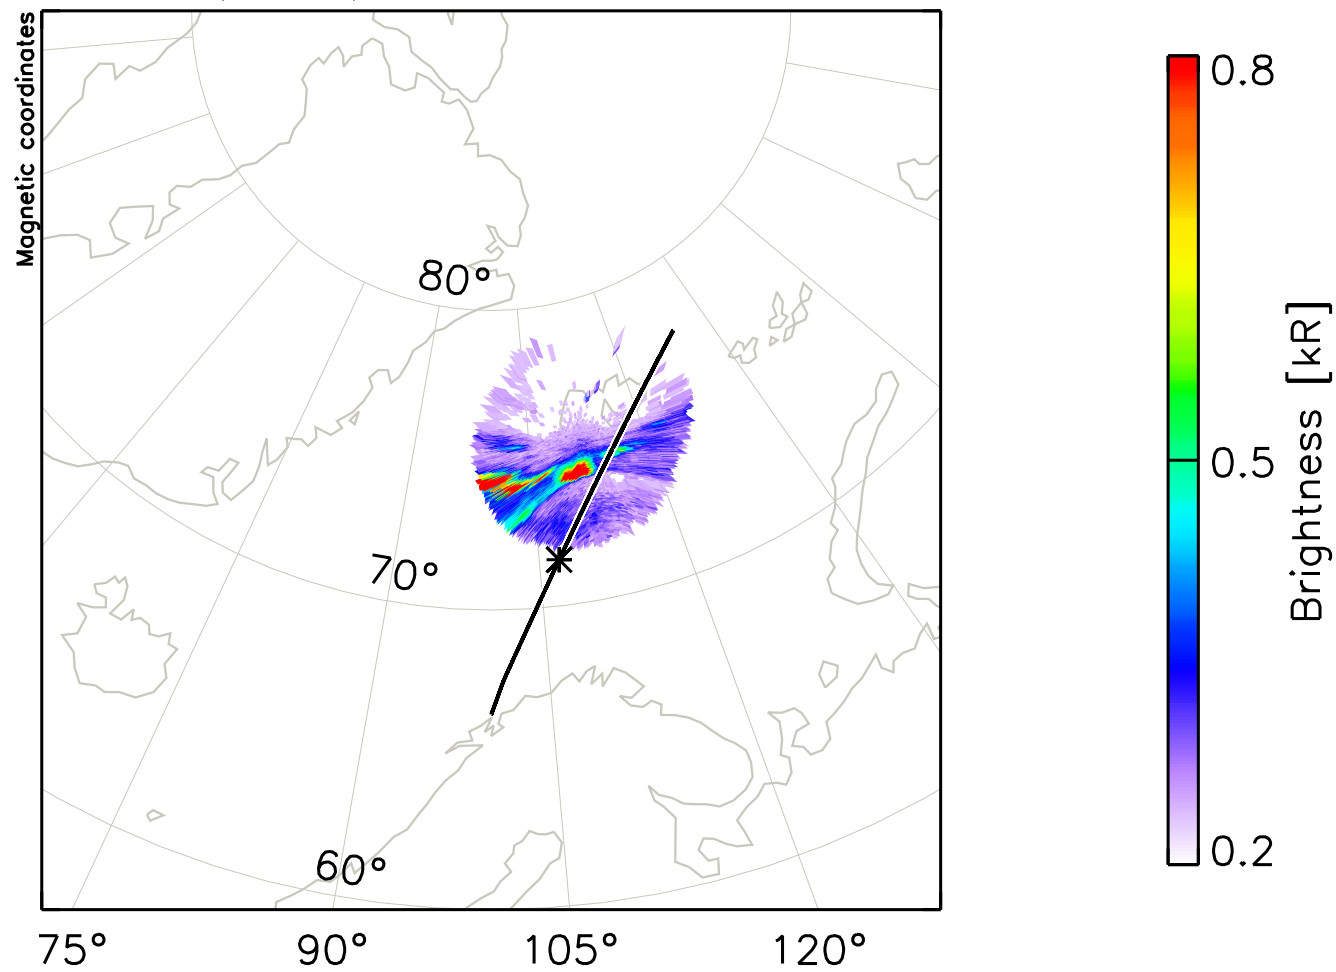

13/Dec/2015 07:39:00.0