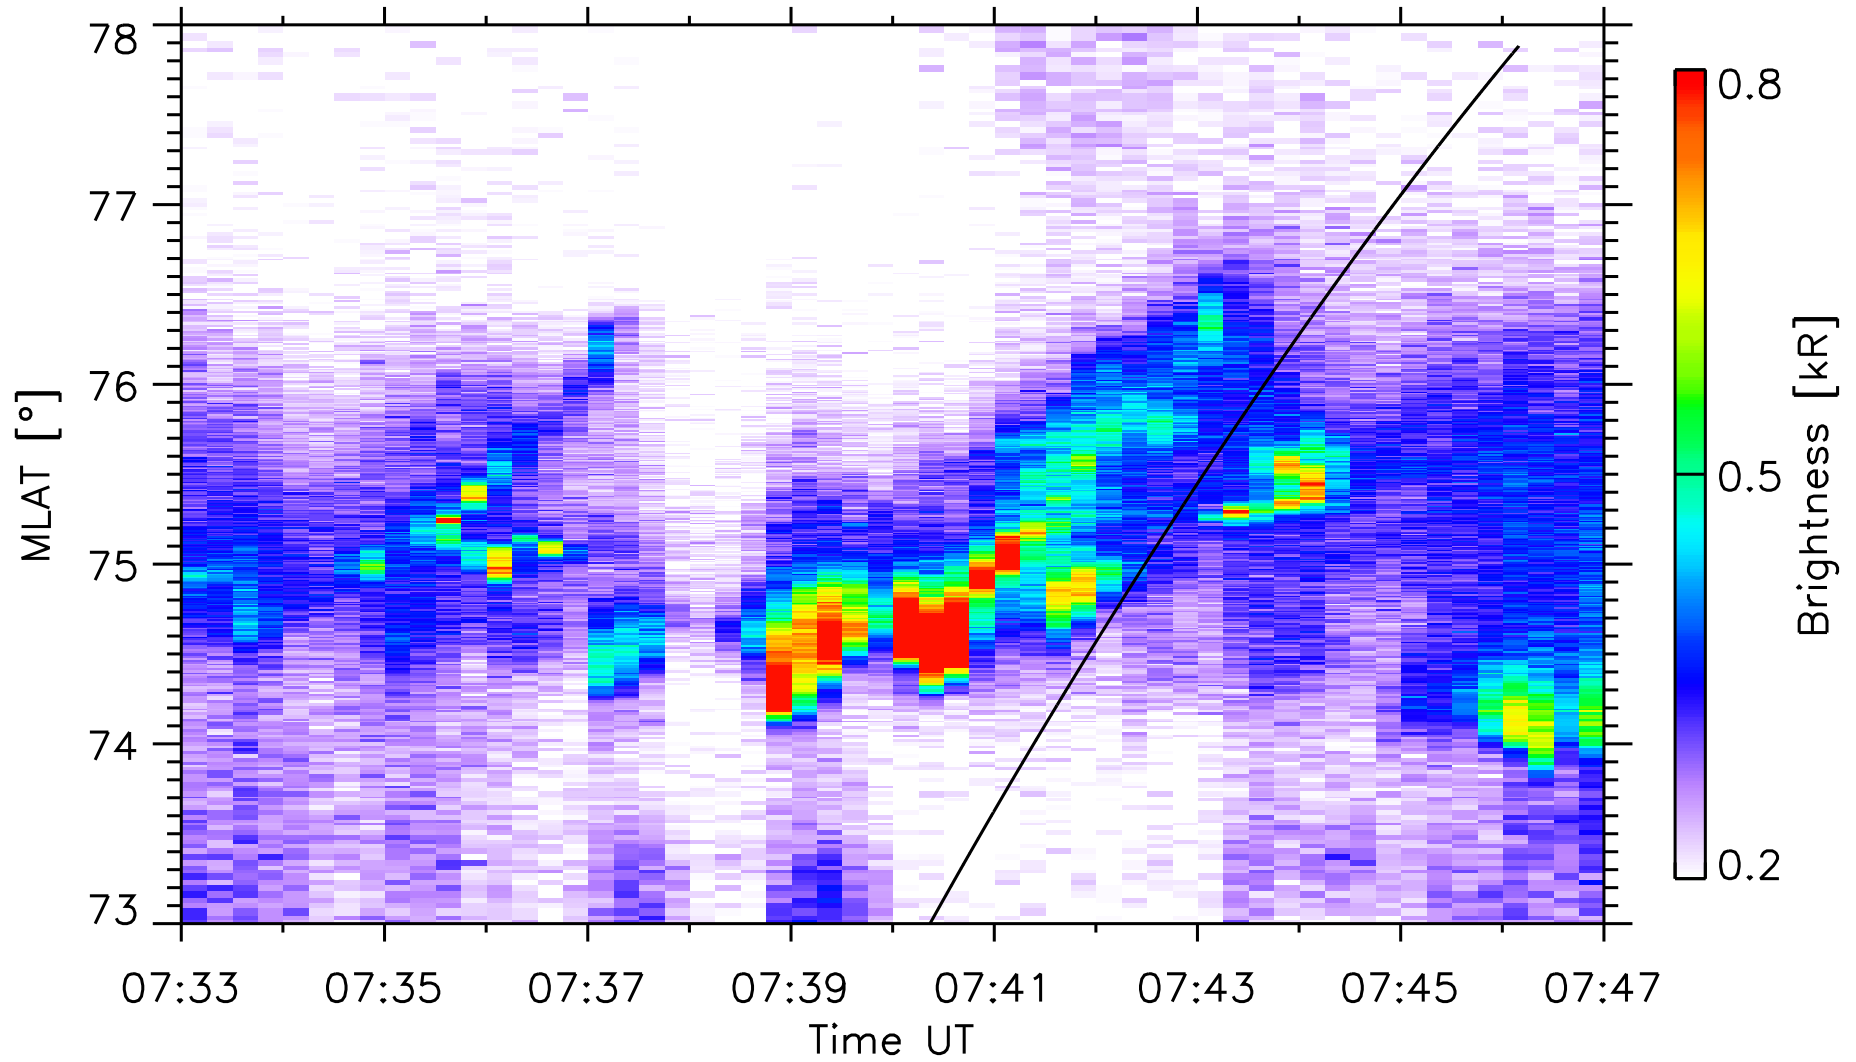

# RENU2

ASI Keogram  
LYR i5577

13/Dec/2015  
0630-0800UT

ASI Keogram  
LYR i5577

13/Dec/2015  
0733-0747UT

13/Dec/2015 07:35:00.0

13/Dec/2015 07:36:00.0

13/Dec/2015 07:37:00.0

13/Dec/2015 07:38:00.0

13/Dec/2015 07:39:00.0

13/Dec/2015 07:40:00.0

13/Dec/2015 07:41:00.0

13/Dec/2015 07:42:00.0

13/Dec/2015 07:43:00.0

13/Dec/2015 07:44:00.0

13/Dec/2015 07:45:00.0