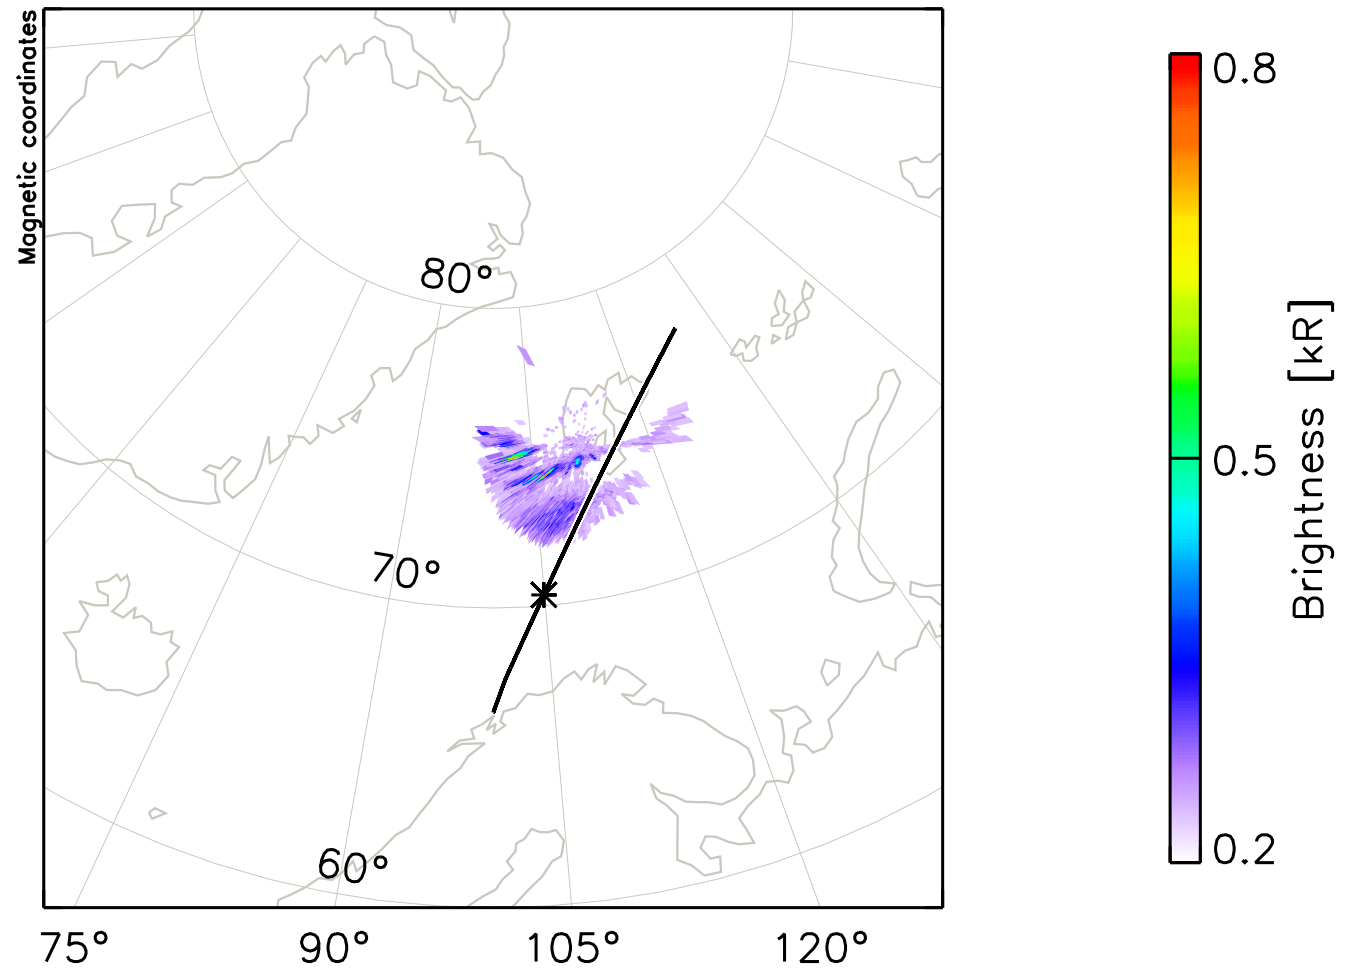

# RENU2

ASI Keogram  
LYR i5577

13/Dec/2015  
0630-0800UT

ASI Keogram  
LYR i5577

13/Dec/2015  
0733-0747UT

13/Dec/2015 07:35:00.0

13/Dec/2015 07:36:00.0

13/Dec/2015 07:37:00.0

13/Dec/2015 07:38:00.0

13/Dec/2015 07:39:00.0

13/Dec/2015 07:40:00.0

13/Dec/2015 07:41:00.0

13/Dec/2015 07:42:00.0

13/Dec/2015 07:43:00.0

13/Dec/2015 07:44:00.0

13/Dec/2015 07:45:00.0