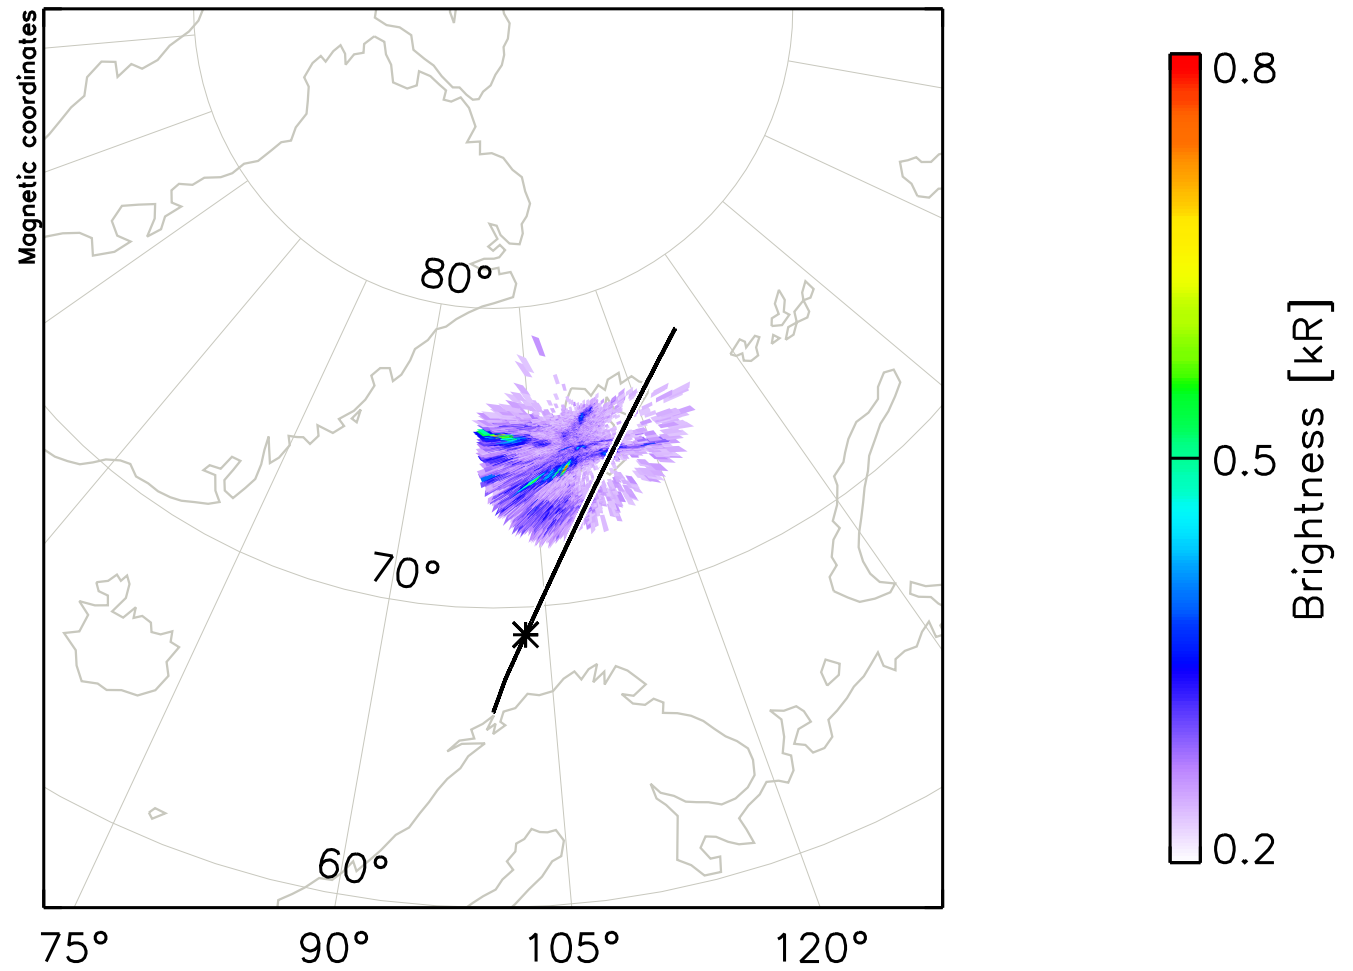

# RENU2

ASI Keogram  
LYR i5577

13/Dec/2015  
0630-0800UT

ASI Keogram  
LYR i5577

13/Dec/2015  
0733-0747UT

13/Dec/2015 07:35:00.0

13/Dec/2015 07:36:00.0

13/Dec/2015 07:37:00.0