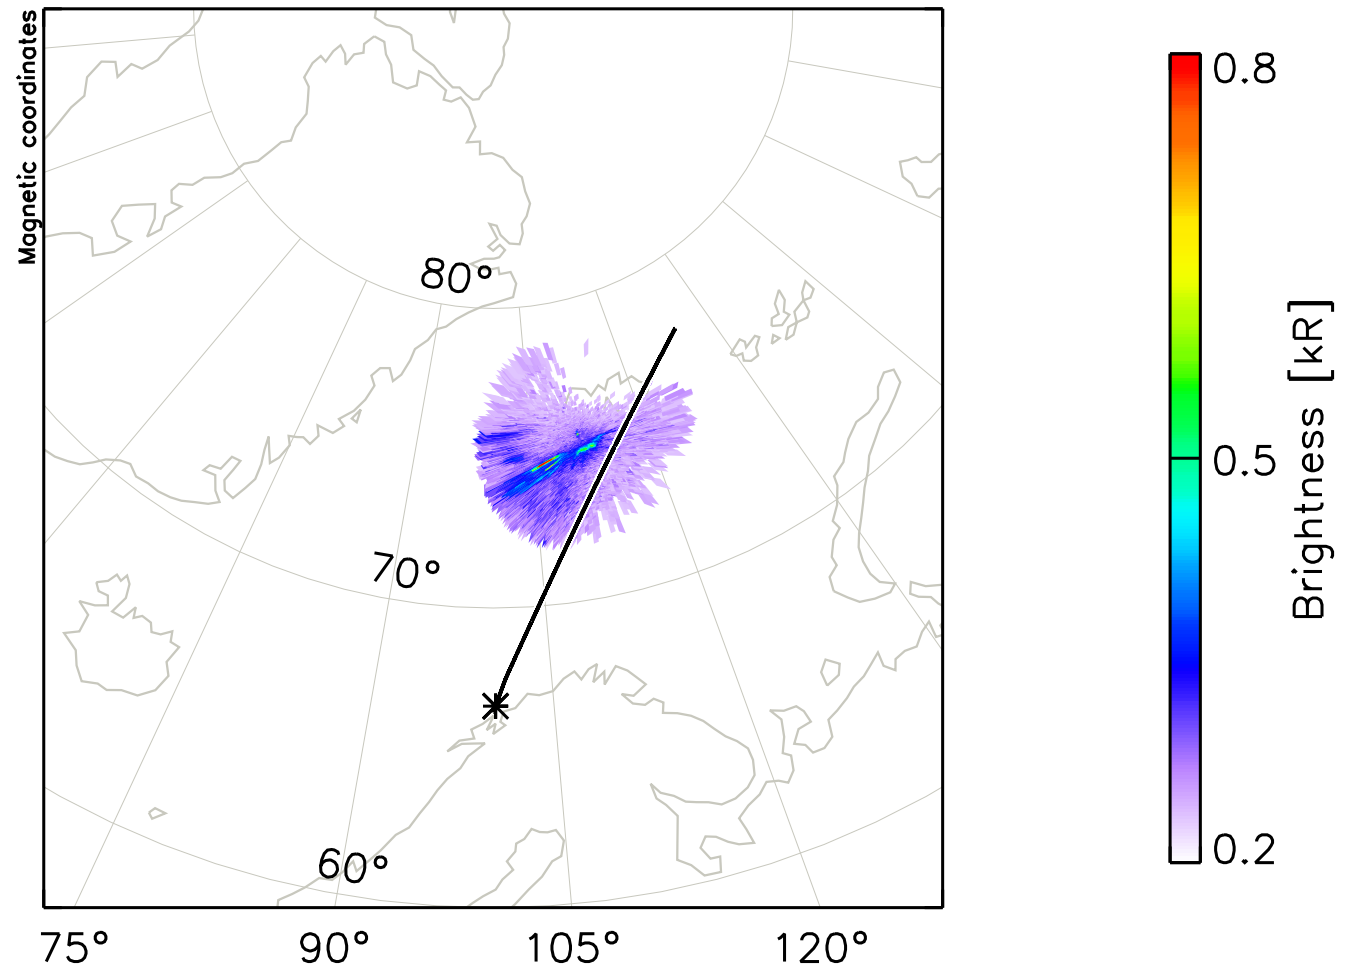

# RENU2

ASI Keogram  
LYR i5577

13/Dec/2015  
0630-0800UT

ASI Keogram  
LYR i5577

13/Dec/2015  
0733-0747UT

13/Dec/2015 07:35:00.0

13/Dec/2015 07:36:00.0

13/Dec/2015 07:37:00.0