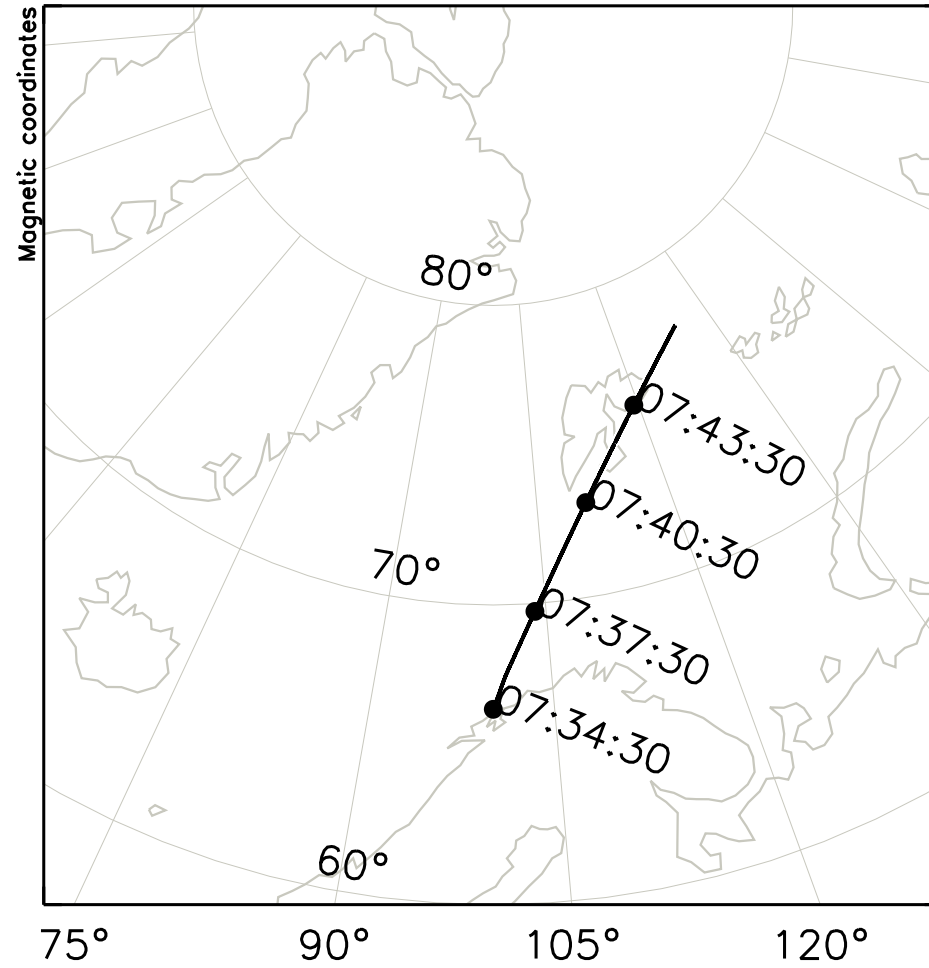

# RENU2

ASI Keogram  
LYR i5577

13/Dec/2015  
0630-0800UT

ASI Keogram  
LYR i5577

13/Dec/2015  
0733-0747UT

13/Dec/2015 07:35:00.0

13/Dec/2015 07:36:00.0

13/Dec/2015 07:37:00.0

13/Dec/2015 07:38:00.0

13/Dec/2015 07:39:00.0

13/Dec/2015 07:40:00.0

13/Dec/2015 07:41:00.0

13/Dec/2015 07:42:00.0

13/Dec/2015 07:43:00.0

13/Dec/2015 07:44:00.0

13/Dec/2015 07:45:00.0