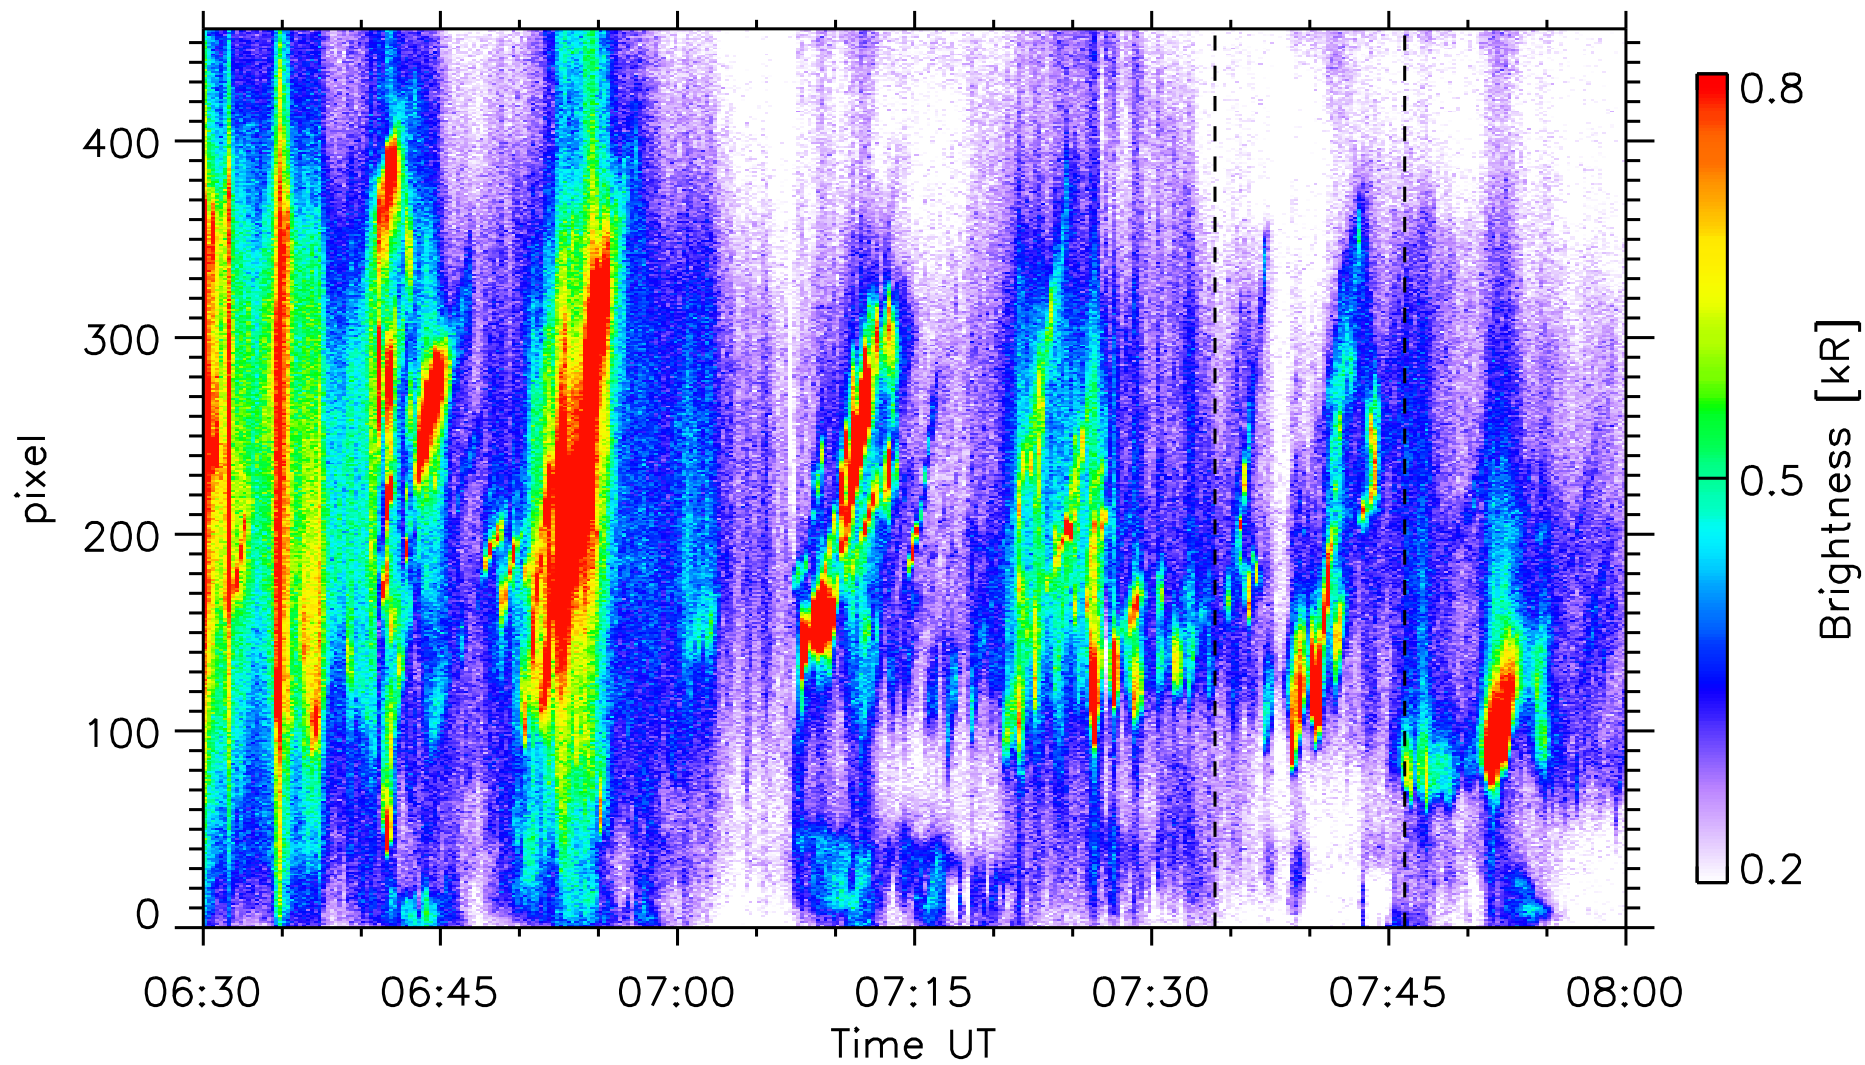

# RENU2

ASI Keogram  
LYR i5577

13/Dec/2015  
0630-0800UT

ASI Keogram  
LYR i5577

13/Dec/2015  
0733-0747UT

13/Dec/2015 07:35:00.0

13/Dec/2015 07:36:00.0

13/Dec/2015 07:37:00.0

13/Dec/2015 07:38:00.0

13/Dec/2015 07:39:00.0

13/Dec/2015 07:40:00.0

13/Dec/2015 07:41:00.0

13/Dec/2015 07:42:00.0

13/Dec/2015 07:43:00.0

13/Dec/2015 07:44:00.0

13/Dec/2015 07:45:00.0